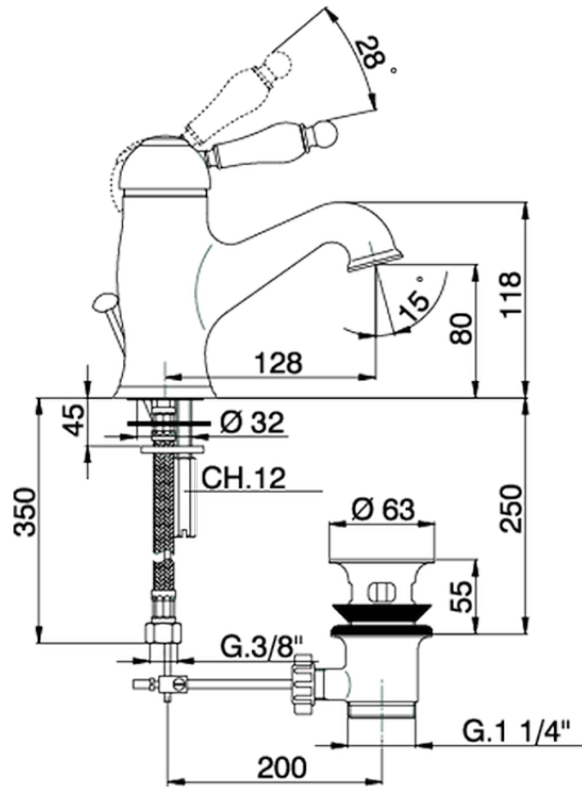

Single lever washbasin mixer CROISETTE\_CM000510

CM000510

<https://en.huberitalia.com/single-lever-washbasin-mixer-croisette-cm000510>

2024-12-18