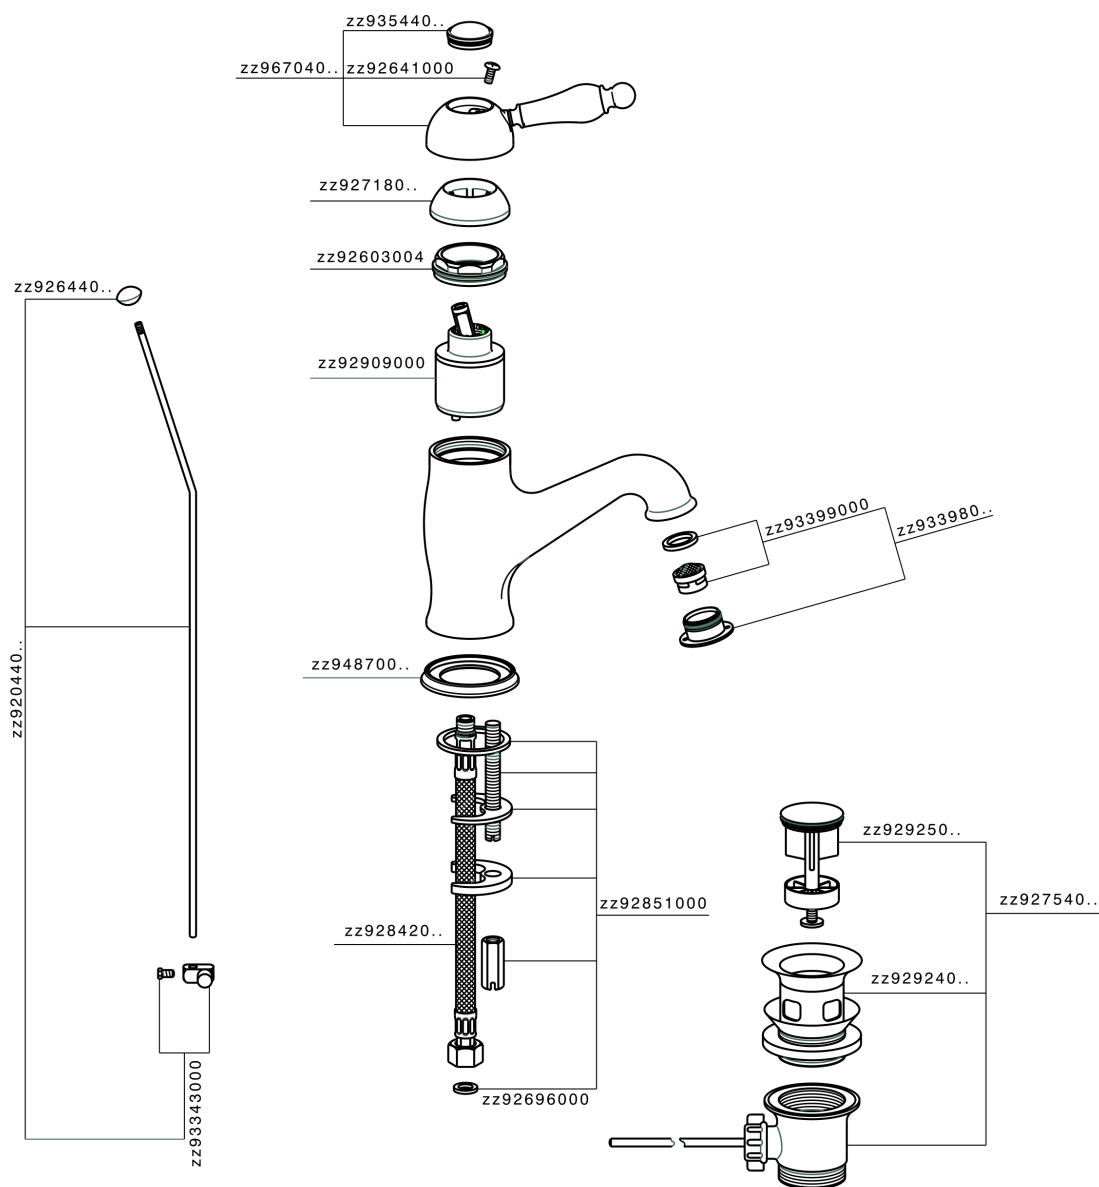

Single lever washbasin mixer CROISETTE_CM000510

CM000510

<https://en.huberitalia.com/single-lever-washbasin-mixer-croisette-cm000510>

2024-12-18