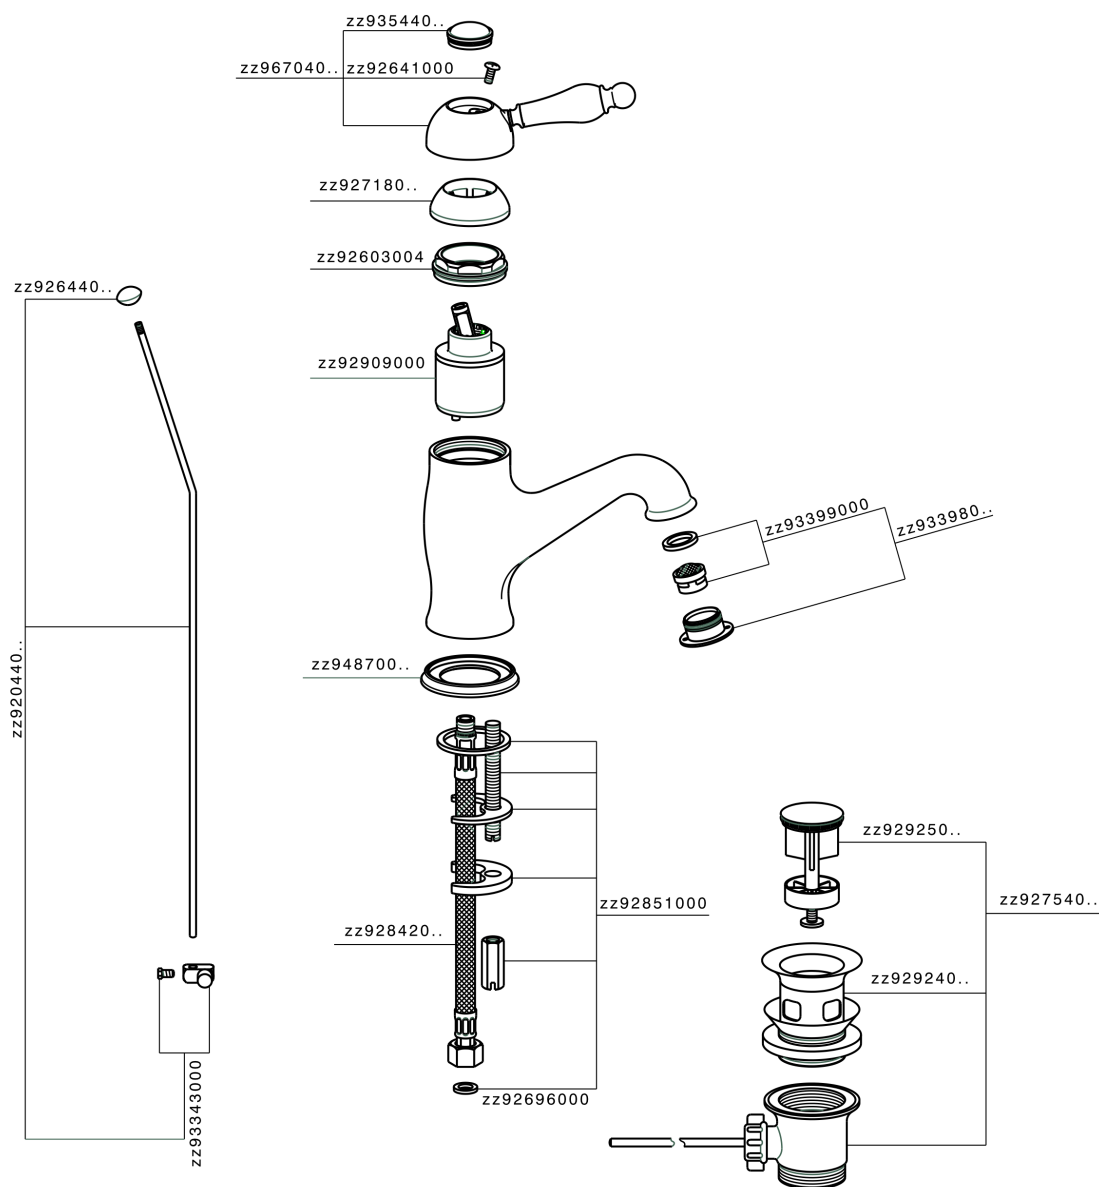

Single lever washbasin mixer CROISSETTE_CM000510

MODEL **CM000510**

Single lever washbasin mixer, with automatic 1"1/4 automatic pop-up waste, G.3/8" stainless steel flexible hoses

AVAILABLE FINISHINGS

-  **21** 21 Chrome
-  **27** 27 Old Bronze
-  **2G** 2G Antique Gold
-  **2W** 2W Brushed Gold

CHARACTERISTICS

Cartridge Spare Parts **ZZ92909000**

43 mm Cartridge

Single lever washbasin mixer CROISETTE_CM000510

CM000510

<https://en.huberitalia.com/single-lever-washbasin-mixer-croisette-cm000510>

2024-12-18