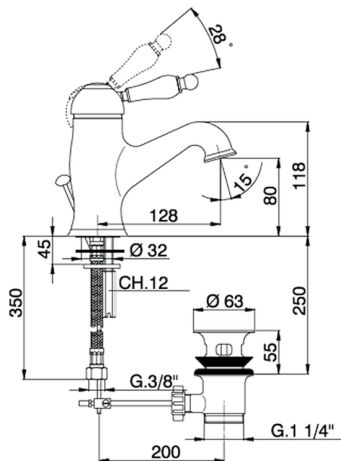

Single lever washbasin mixer CROISSETTE_CM000510

MODEL **CM000510**

Single lever washbasin mixer, with automatic 1"1/4 automatic pop-up waste, G.3/8" stainless steel flexible hoses

AVAILABLE FINISHINGS

-  **21** 21 Chrome
-  **27** 27 Old Bronze
-  **2G** 2G Antique Gold
-  **2W** 2W Brushed Gold

CHARACTERISTICS

Cartridge Spare Parts **ZZ92909000**

43 mm Cartridge

Single lever washbasin mixer CROISETTE_CM000510

CM000510

<https://en.huberitalia.com/single-lever-washbasin-mixer-croisette-cm000510>

2024-12-18