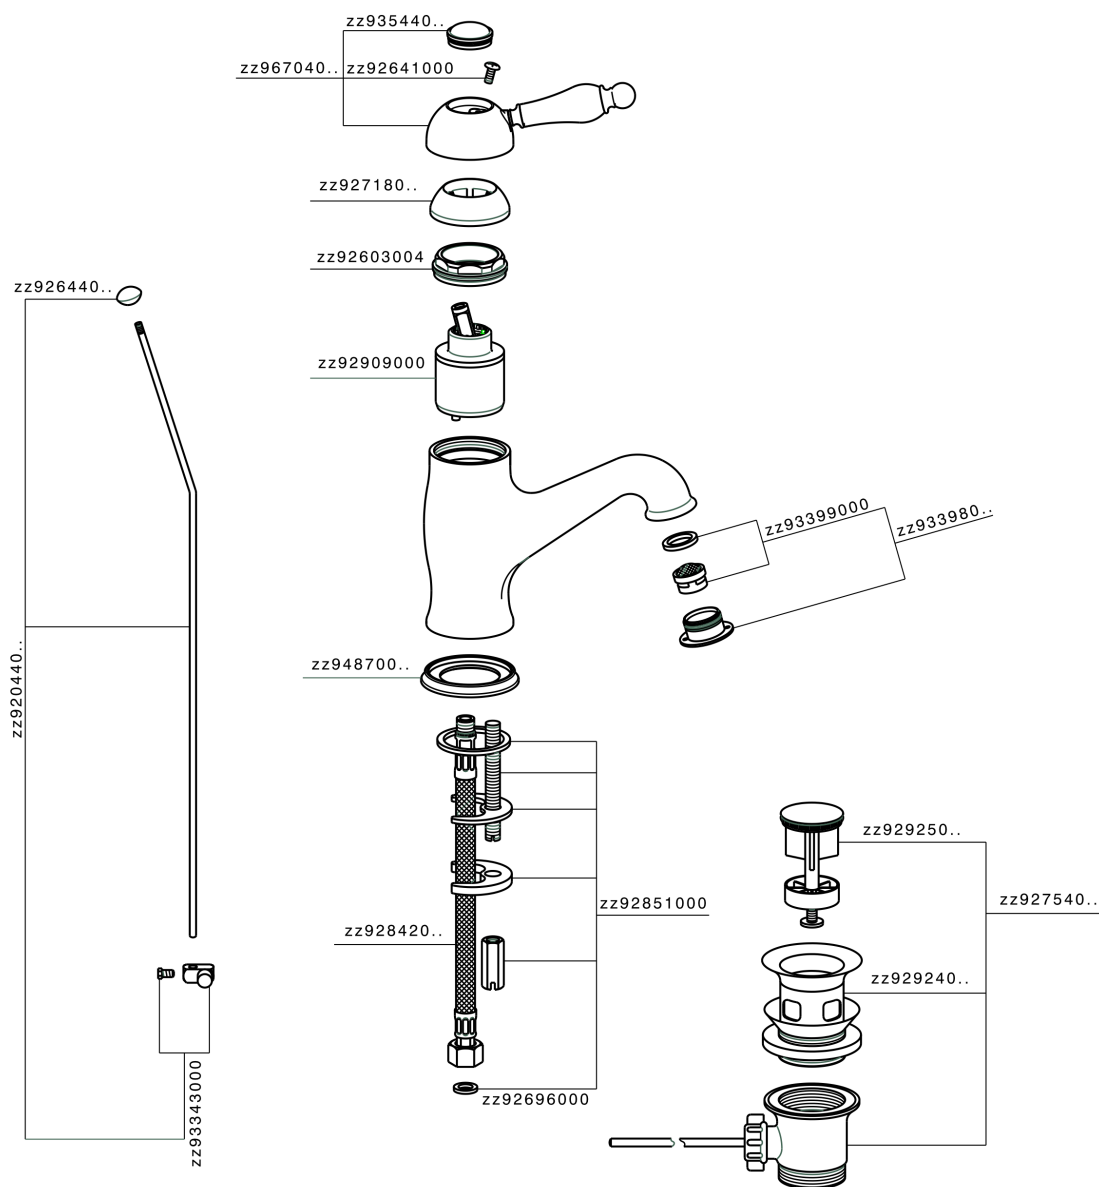

Single lever washbasin mixer CROISSETTE_CM000510

MODEL **CM000510**

Single lever washbasin mixer, with automatic 1"1/4 automatic pop-up waste, G.3/8" stainless steel flexible hoses

AVAILABLE FINISHINGS

-  **21** 21 Chrome
-  **27** 27 Old Bronze
-  **2G** 2G Antique Gold
-  **2W** 2W Brushed Gold

CHARACTERISTICS

Cartridge Spare Parts **ZZ92909000**

43 mm Cartridge

Single lever washbasin mixer CROISETTE_CM000510

CM000510

<https://en.huberitalia.com/single-lever-washbasin-mixer-croisette-cm000510>

2024-12-19