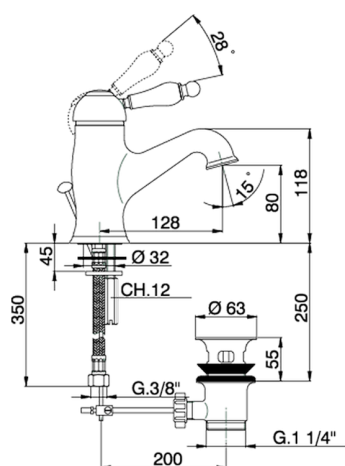

Single lever washbasin mixer CROISSETTE_CM000510

MODEL **CM000510**

Single lever washbasin mixer, with automatic 1"1/4 automatic pop-up waste, G.3/8" stainless steel flexible hoses

AVAILABLE FINISHINGS

-  **21** 21 Chrome
-  **27** 27 Old Bronze
-  **2G** 2G Antique Gold
-  **2W** 2W Brushed Gold

CHARACTERISTICS

Cartridge Spare Parts **ZZ92909000**

43 mm Cartridge

Single lever washbasin mixer CROISETTE_CM000510

CM000510

<https://en.huberitalia.com/single-lever-washbasin-mixer-croisette-cm000510>

2024-12-19