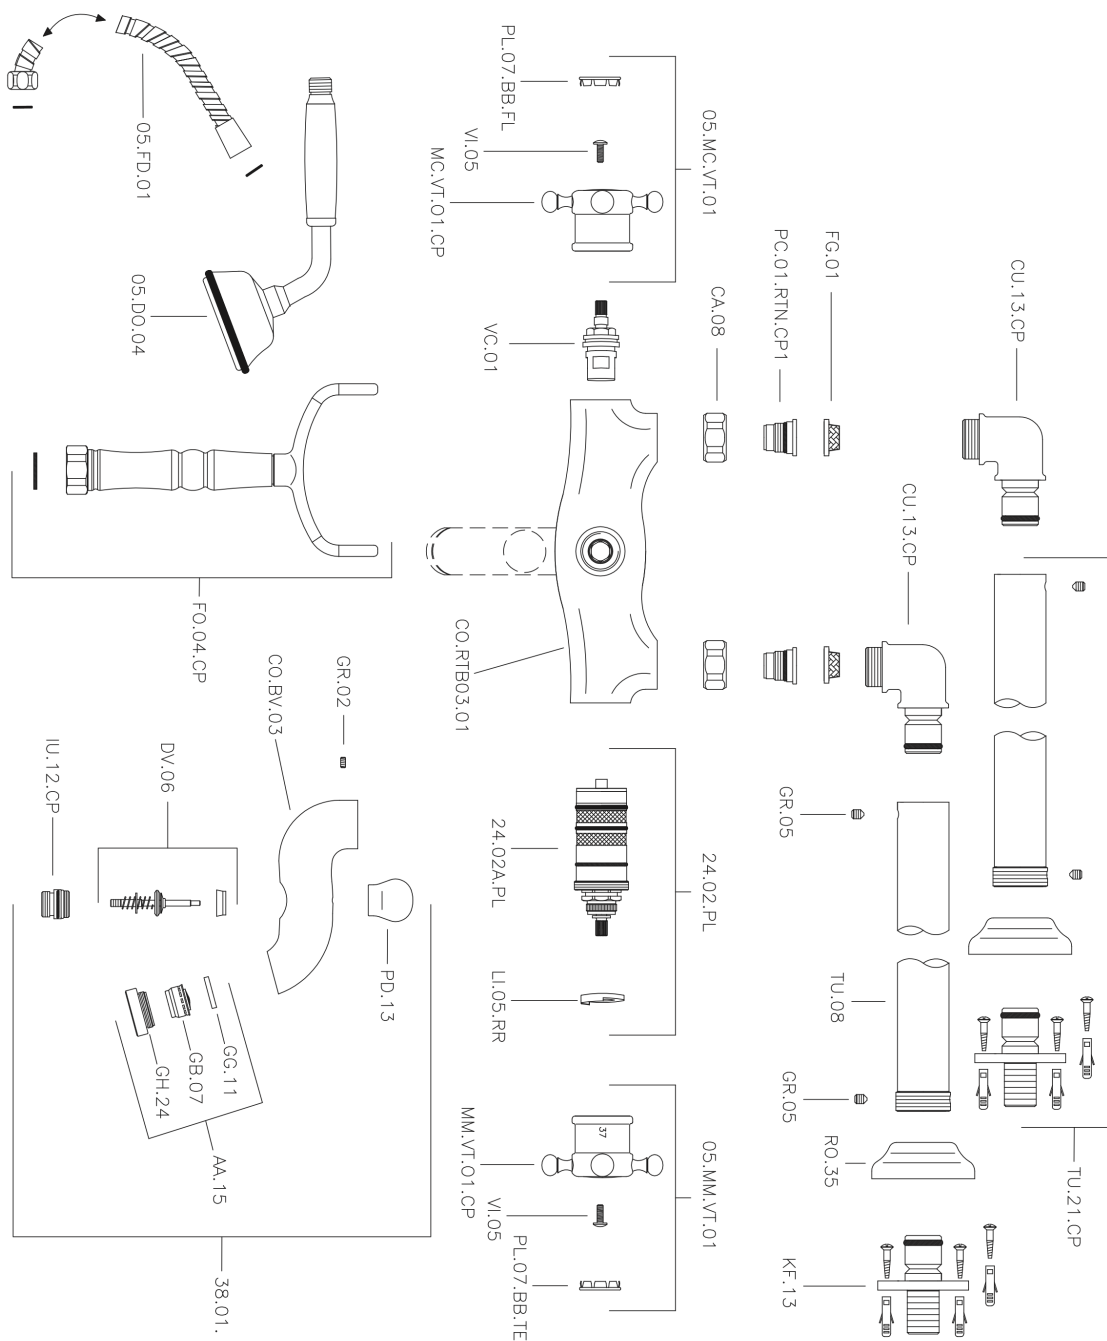

## Thermostatic floor-mounted bath mixer VICTORIAN\_VTT39010

MODEL **VTT39010**

Thermostatic floor-mounted bath mixer, handshower bracket, 78 mm Brass Classic One spray Handshower, 150 cm Brass flexible hose

### CHARACTERISTICS

Cartridge Spare Parts **24.04A.PP**  
**8x20 Plus P Thermostatic Valve**

## Thermostatic floor-mounted bath mixer VICTORIAN\_VTT39010

VTT39010

<https://en.huberitalia.com/thermostatic-floor-mounted-bath-mixer-victorian-vtt39010>

2024-11-23