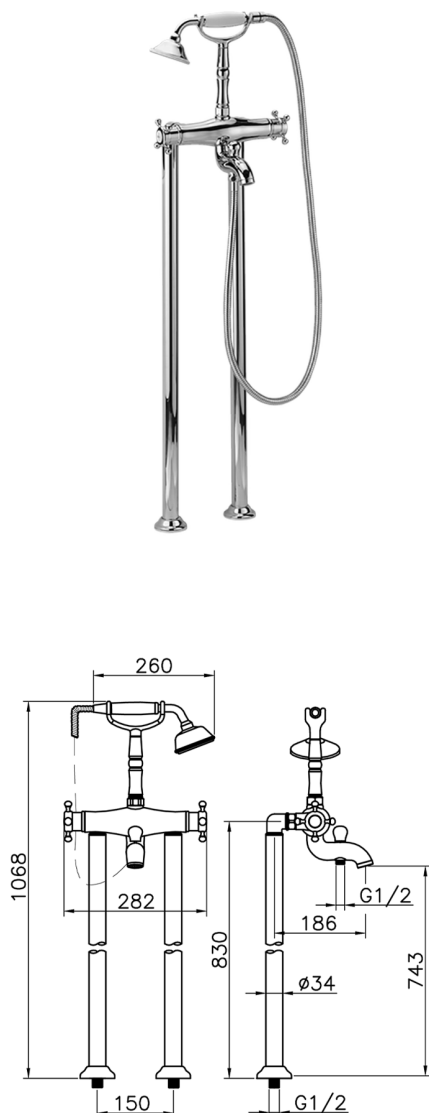

## Thermostatic floor-mounted bath mixer VICTORIAN\_VTT39010

MODEL **VTT39010**

Thermostatic floor-mounted bath mixer, handshower bracket, 78 mm Brass Classic One spray Handshower, 150 cm Brass flexible hose

### AVAILABLE FINISHINGS

-  **21** 21 Chrome
-  **27** 27 Old Bronze
-  **2A** 2A Satin Brushed Nickel
-  **2G** 2G Antique Gold
-  **2W** 2W Brushed Gold

### CHARACTERISTICS

Cartridge Spare Parts **24.04A.PP**  
**8x20 Plus P Thermostatic Valve**

## Thermostatic floor-mounted bath mixer VICTORIAN\_VTT39010

VTT39010

<https://en.huberitalia.com/thermostatic-floor-mounted-bath-mixer-victorian-vtt39010>

2024-11-23