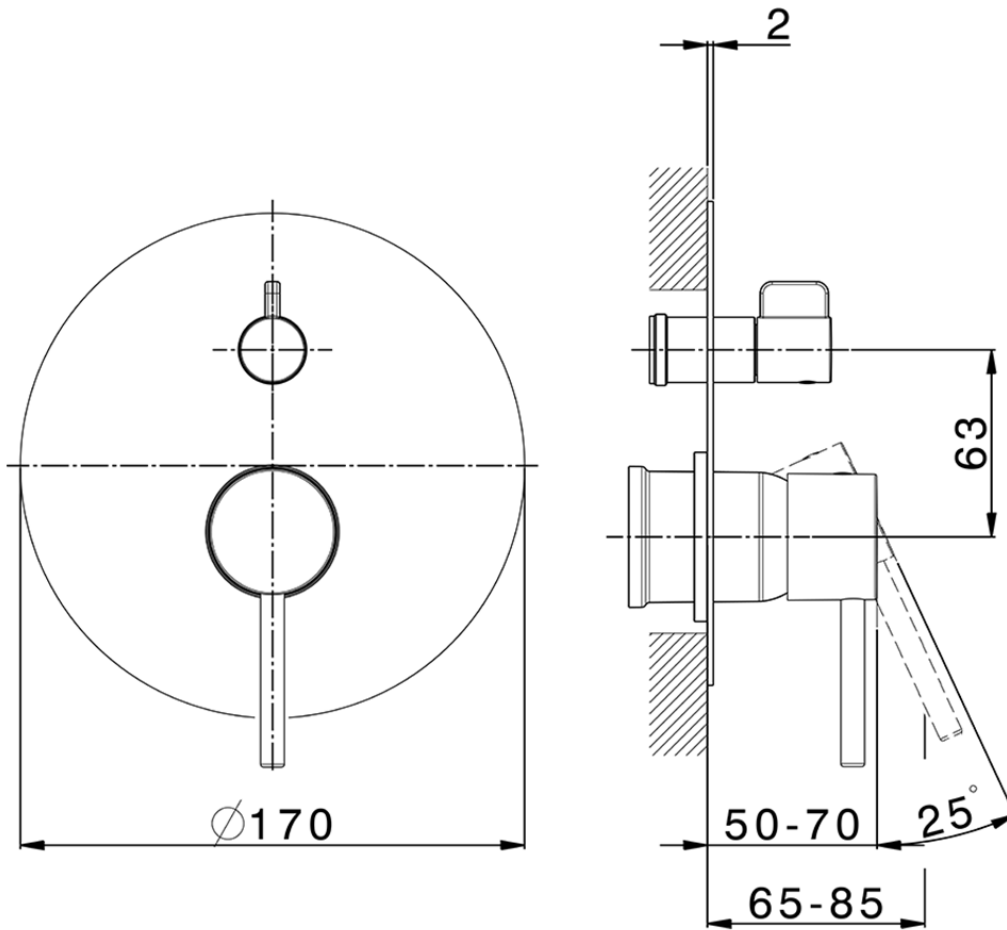

Exposed part for concealed 2-outlet mixer M32\_MT002300

MT002300

<https://en.huberitalia.com/exposed-part-for-concealed-2-outlet-mixer-m32-mt002300>

Piastra/Plate/Plaque/Platte/Placa

2-3mm: XX 65-85

10mm: XX 60-80