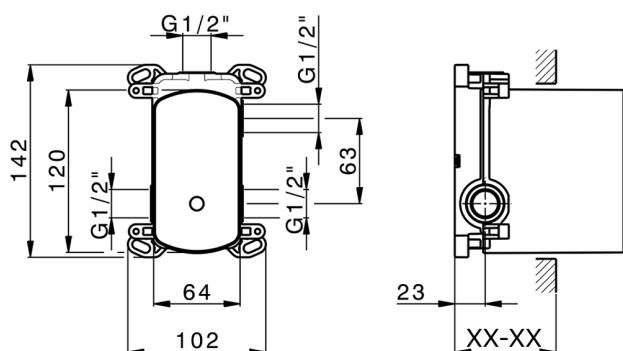

Concealed single lever bath-shower mixer Easy-Box CONCEALED_ZB000230

MODEL **ZB000230**

Concealed single lever bath-shower mixer Easy-Box, 2-Way rotating diverter, without trim kit, with protection guard box

AVAILABLE FINISHINGS

CHARACTERISTICS

Installation	Concealed
Cartridge Spare Parts	ZZ92909000
35 mm Cartridge	
Concealed	1

Piastra/Plate/Plaque/Platte/Placa

2-3mm: XX 65-85

10mm: XX 60-80

2026-04-09