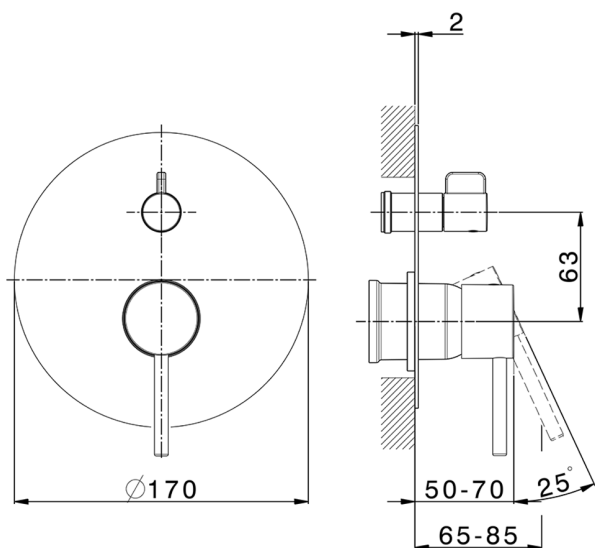

Exposed part for concealed 2-outlet mixer M32_MT002300

MODEL **MT002300**

Exposed part for concealed 2-outlet mixer, 2-Way rotating diverter, without concealed part, for item Easy-Box ZB000230

AVAILABLE FINISHINGS

-  **21** 21 Chrome
-  **26** 26 Old Copper
-  **2F** 2F Brushed Nickel
-  **2W** 2W Brushed Gold
-  **40** 40 Matt Black
-  **4Q** 4Q Matt White

CHARACTERISTICS

Installation **Concealed**
 Required concealed parts **ZB000230**

Concealed single lever bath-shower mixer Easy-Box CONCEALED_ZB000230

MODEL **ZB000230**

Concealed single lever bath-shower mixer Easy-Box, 2-Way rotating diverter, without trim kit, with protection guard box

AVAILABLE FINISHINGS

CHARACTERISTICS

Installation	Concealed
Cartridge Spare Parts	ZZ92909000
35 mm Cartridge	
Concealed	1

Piastra/Plate/Plaque/Platte/Placa

2-3mm: XX 65-85

10mm: XX 60-80

2026-04-09