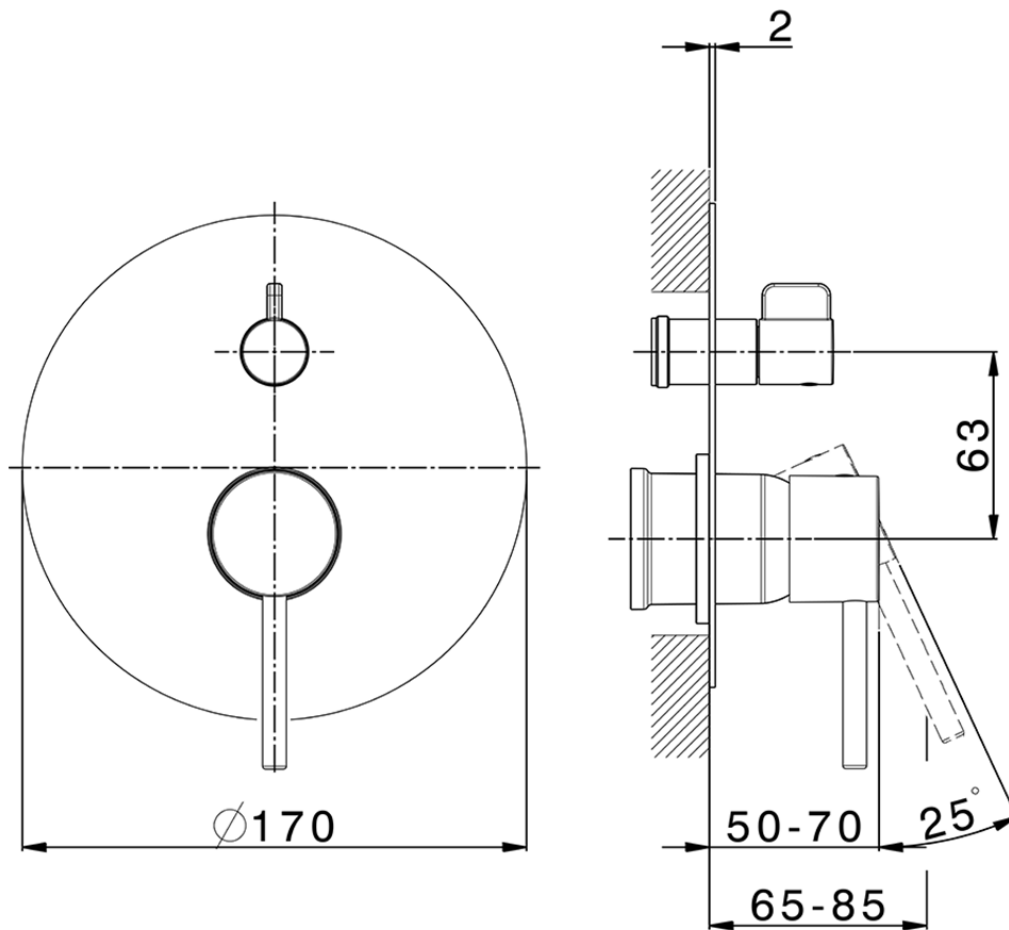

Exposed part for concealed 2-outlet mixer M32_MT002300

MT002300

<https://en.huberitalia.com/exposed-part-for-concealed-2-outlet-mixer-m32-mt002300>

Piastra/Plate/Plaque/Platte/Placa

2-3mm: XX 65-85

10mm: XX 60-80