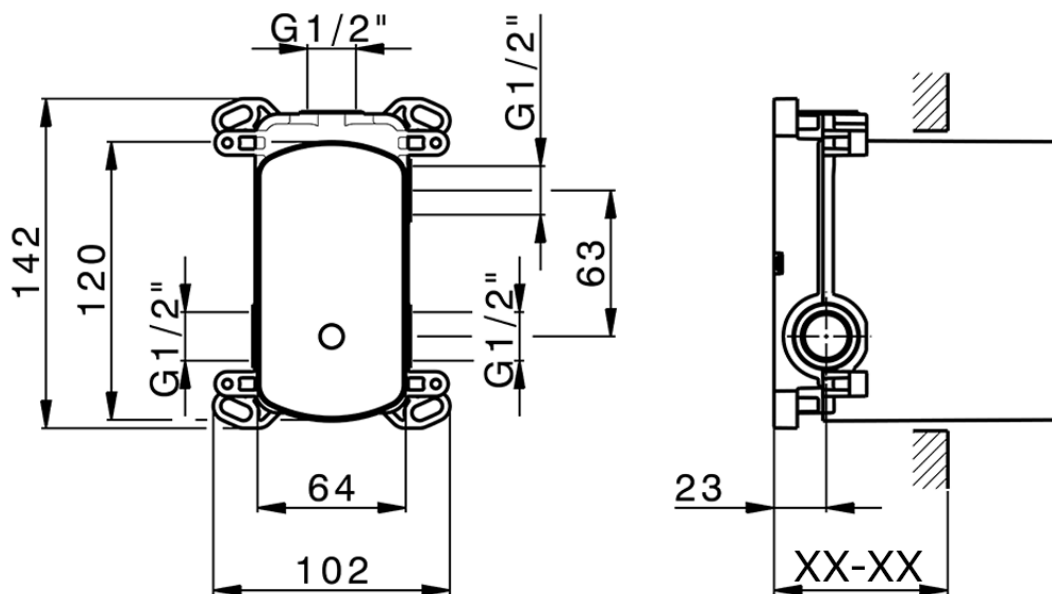

Exposed part for concealed 2-outlet mixer M32_MT002300

MT002300

<https://en.huberitalia.com/exposed-part-for-concealed-2-outlet-mixer-m32-mt002300>

Piastra/Plate/Plaque/Platte/Placa

2-3mm: XX 65-85

10mm: XX 60-80