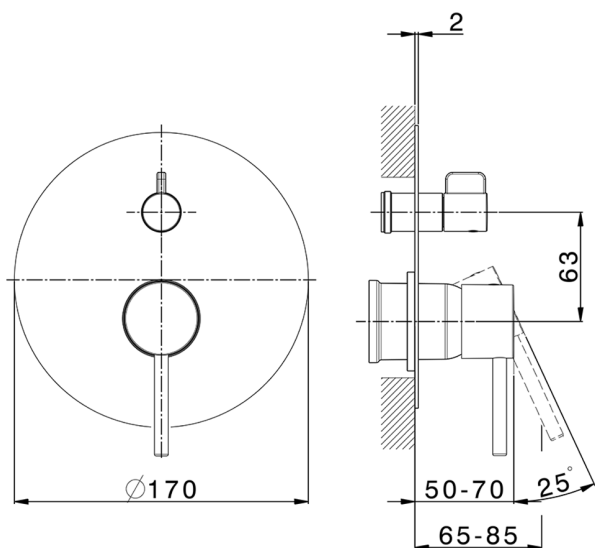

Exposed part for concealed 2-outlet mixer M32_MT002300

MODEL **MT002300**

Exposed part for concealed 2-outlet mixer, 2-Way rotating diverter, without concealed part, for item Easy-Box ZB000230

AVAILABLE FINISHINGS

-  **21** 21 Chrome
-  **26** 26 Old Copper
-  **2F** 2F Brushed Nickel
-  **2W** 2W Brushed Gold
-  **40** 40 Matt Black
-  **4Q** 4Q Matt White

CHARACTERISTICS

Installation **Concealed**
 Required concealed parts **ZB000230**

Concealed single lever bath-shower mixer Easy-Box CONCEALED_ZB000230

MODEL **ZB000230**

Concealed single lever bath-shower mixer Easy-Box, 2-Way rotating diverter, without trim kit, with protection guard box

AVAILABLE FINISHINGS

04 04 Without finishing

CHARACTERISTICS

Installation	Concealed
Cartridge Spare Parts	ZZ92909000
35 mm Cartridge	
Concealed	1

Piastra/Plate/Plaque/Platte/Placa

2-3mm: XX 65-85

10mm: XX 60-80