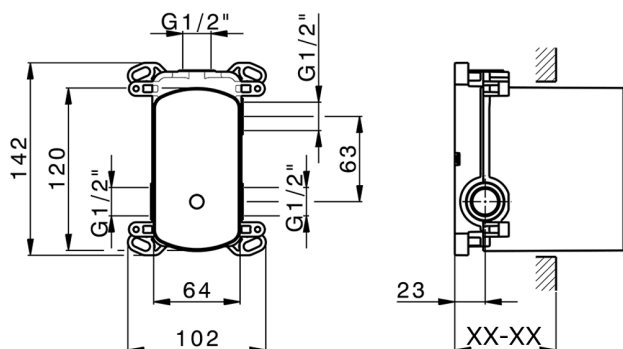

Concealed single lever bath-shower mixer Easy-Box CONCEALED_ZB000230

MODEL **ZB000230**

Concealed single lever bath-shower mixer Easy-Box, 2-Way rotating diverter, without trim kit, with protection guard box

AVAILABLE FINISHINGS

04 04 Without finishing

CHARACTERISTICS

Installation	Concealed
Cartridge Spare Parts	ZZ92909000
35 mm Cartridge	
Concealed	1

Piastra/Plate/Plaque/Platte/Placa

2-3mm: XX 65-85

10mm: XX 60-80