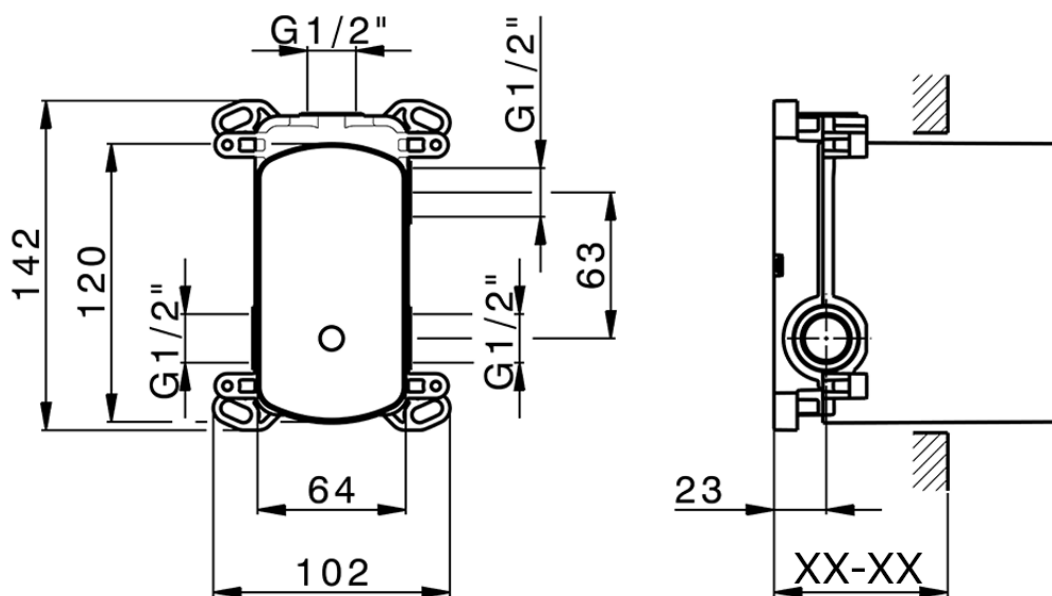

Exposed part for concealed 2-outlet mixer M32\_MT002300

MT002300

<https://en.huberitalia.com/exposed-part-for-concealed-2-outlet-mixer-m32-mt002300>

Piastra/Plate/Plaque/Platte/Placa

2-3mm: XX 65-85

10mm: XX 60-80