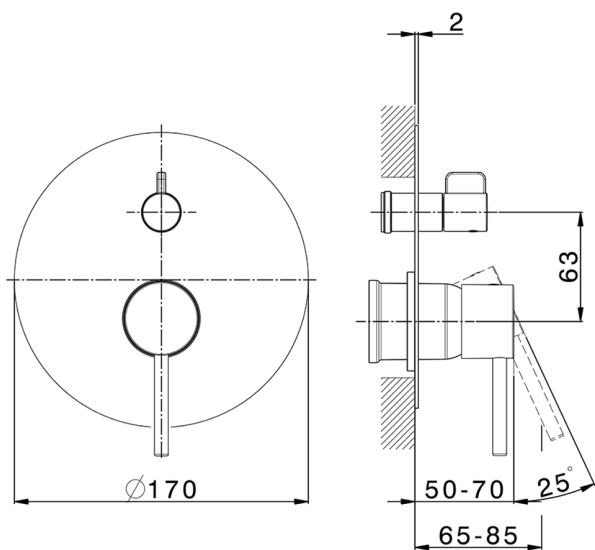

Exposed part for concealed 2-outlet mixer M32_MT002300

MODEL **MT002300**

Exposed part for concealed 2-outlet mixer, 2-Way rotating diverter, without concealed part, for item Easy-Box ZB000230

AVAILABLE FINISHINGS

-  **21** 21 Chrome
-  **26** 26 Old Copper
-  **2F** 2F Brushed Nickel
-  **2W** 2W Brushed Gold
-  **40** 40 Matt Black
-  **4Q** 4Q Matt White

CHARACTERISTICS

Installation **Concealed**
 Required concealed parts **ZB000230**

Concealed single lever bath-shower mixer Easy-Box CONCEALED_ZB000230

MODEL **ZB000230**

Concealed single lever bath-shower mixer Easy-Box, 2-Way rotating diverter, without trim kit, with protection guard box

AVAILABLE FINISHINGS

04 04 Without finishing

CHARACTERISTICS

Installation	Concealed
Cartridge Spare Parts	ZZ92909000
35 mm Cartridge	
Concealed	1

Piastra/Plate/Plaque/Platte/Placa

2-3mm: XX 65-85

10mm: XX 60-80