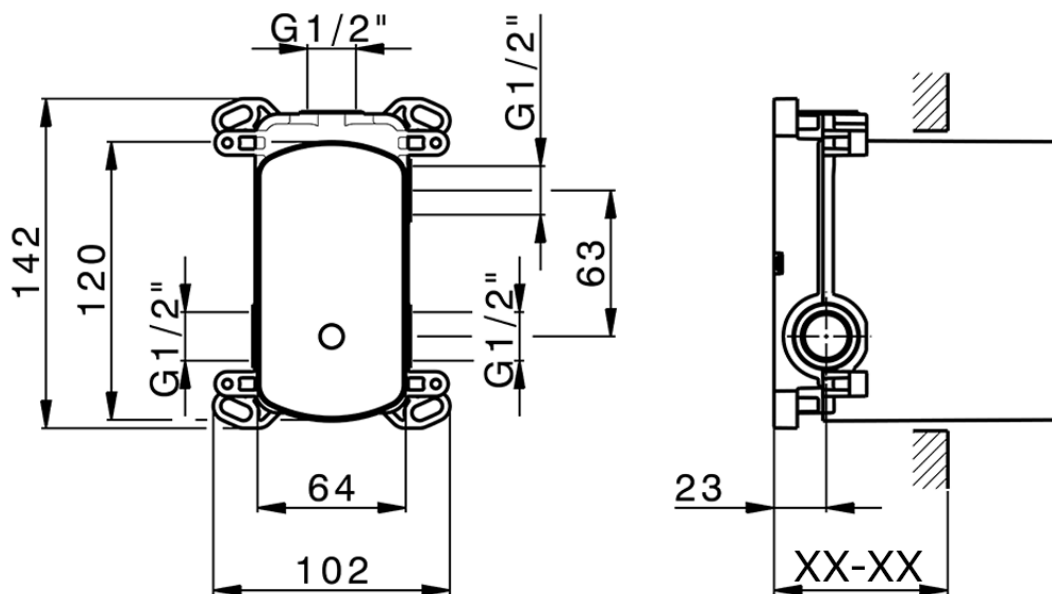

Exposed part for concealed 2-outlet mixer M32\_MT002300

MT002300

<https://en.huberitalia.com/exposed-part-for-concealed-2-outlet-mixer-m32-mt002300>

Piastra/Plate/Plaque/Platte/Placa

2-3mm: XX 65-85

10mm: XX 60-80