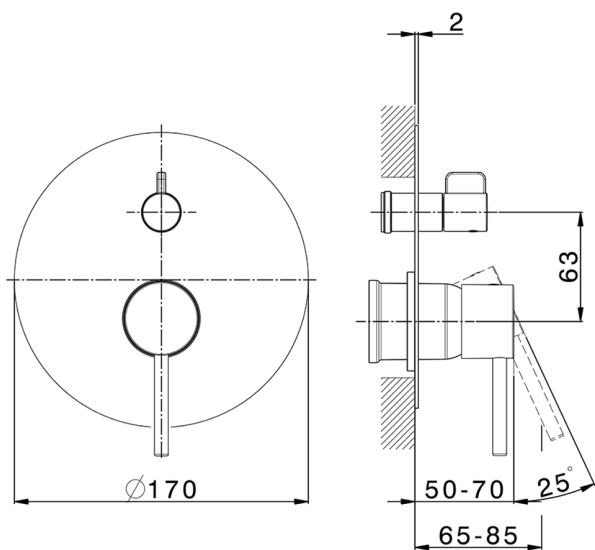

Exposed part for concealed 2-outlet mixer M32_MT002300

MODEL **MT002300**

Exposed part for concealed 2-outlet mixer, 2-Way rotating diverter, without concealed part, for item Easy-Box ZB000230

AVAILABLE FINISHINGS

-  **21** 21 Chrome
-  **26** 26 Old Copper
-  **2F** 2F Brushed Nickel
-  **2W** 2W Brushed Gold
-  **40** 40 Matt Black
-  **4Q** 4Q Matt White

CHARACTERISTICS

Installation **Concealed**
 Required concealed parts **ZB000230**

Concealed single lever bath-shower mixer Easy-Box CONCEALED_ZB000230

MODEL **ZB000230**

Concealed single lever bath-shower mixer Easy-Box, 2-Way rotating diverter, without trim kit, with protection guard box

AVAILABLE FINISHINGS

CHARACTERISTICS

Installation	Concealed
Cartridge Spare Parts	ZZ92909000
35 mm Cartridge	
Concealed	1

Piastra/Plate/Plaque/Platte/Placa

2-3mm: XX 65-85

10mm: XX 60-80

2026-04-07