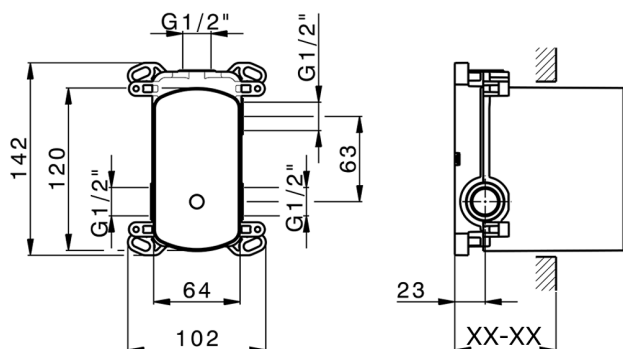

Concealed single lever bath-shower mixer Easy-Box CONCEALED_ZB000230

MODEL **ZB000230**

Concealed single lever bath-shower mixer Easy-Box, 2-Way rotating diverter, without trim kit, with protection guard box

AVAILABLE FINISHINGS

CHARACTERISTICS

Installation	Concealed
Cartridge Spare Parts	ZZ92909000
35 mm Cartridge	
Concealed	1

Piastra/Plate/Plaque/Platte/Placa

2-3mm: XX 65-85

10mm: XX 60-80

2026-04-07