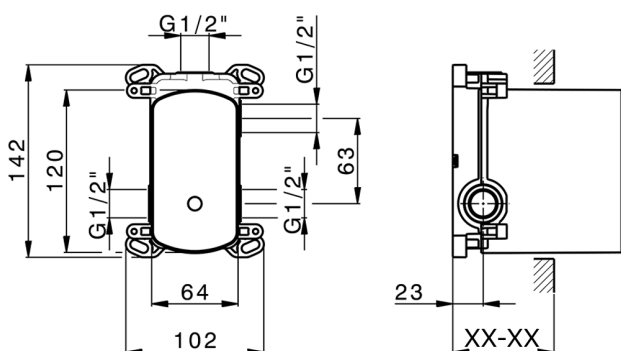

Concealed single lever bath-shower mixer Easy-Box CONCEALED_ZB000230

MODEL **ZB000230**

Concealed single lever bath-shower mixer Easy-Box, 2-Way rotating diverter, without trim kit, with protection guard box

AVAILABLE FINISHINGS

04 04 Without finishing

CHARACTERISTICS

Installation	Concealed
Cartridge Spare Parts	ZZ92909000
35 mm Cartridge	
Concealed	1

Piastra/Plate/Plaque/Platte/Placa

2-3mm: XX 65-85

10mm: XX 60-80