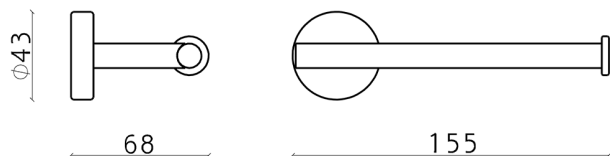

## Toilet paper holder LYNOX\_LX090401

MODEL **LX090401**

Toilet paper holder, Inox AISI 304

AVAILABLE FINISHINGS

CHARACTERISTICS

2026-06-06