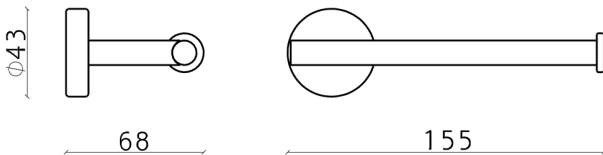

## Toilet paper holder LYNOX\_LX090401

MODEL **LX090401**

Toilet paper holder, Inox AISI 304

AVAILABLE FINISHINGS

**D1** D1 Brushed Inox

CHARACTERISTICS

2026-06-06