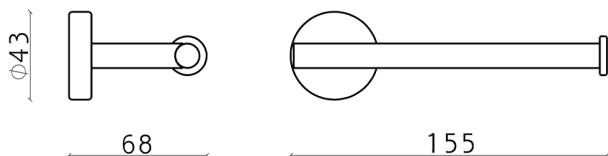

## Toilet paper holder LYNOX\_LX090401

MODEL **LX090401**

Toilet paper holder, Inox AISI 304

AVAILABLE FINISHINGS

CHARACTERISTICS

2026-06-26