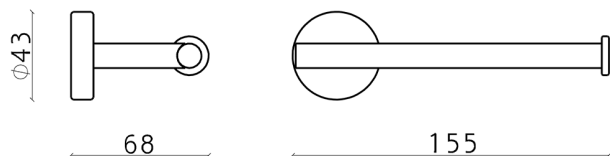

Toilet paper holder LYNOX_LX090401

MODEL **LX090401**

Toilet paper holder, Inox AISI 304

AVAILABLE FINISHINGS

 **D1** D1 Brushed Inox

CHARACTERISTICS

2026-04-06