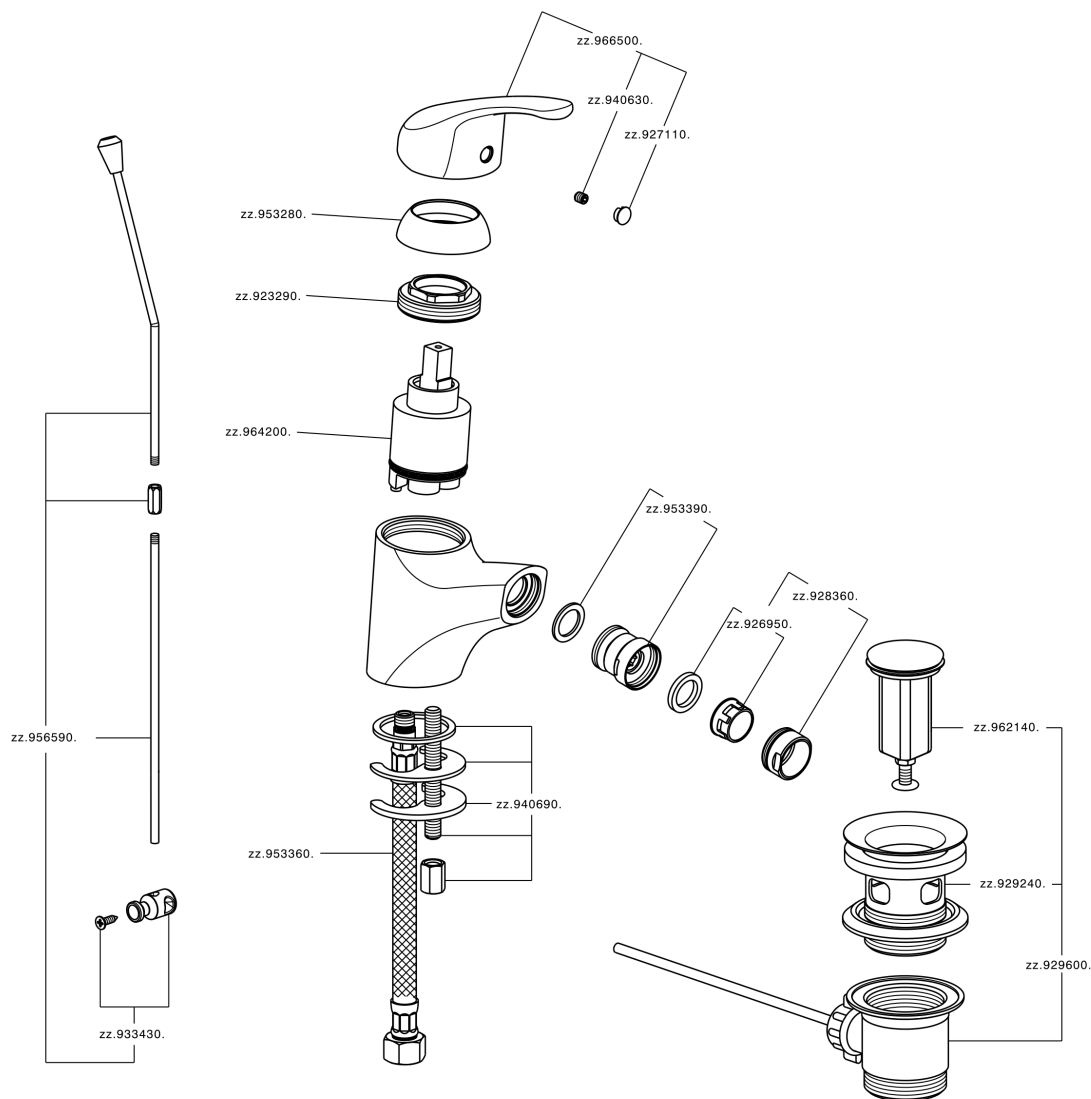

Single lever bidet mixer EnergySave BACCARAT_BC000555

MODEL **BC000555**

Single lever bidet mixer EnergySave, with 1"1/4 automatic pop-up waste, G.3/8" stainless steel flexible hoses

AVAILABLE FINISHINGS

CHARACTERISTICS

Cartridge Spare Parts **ZZ96420000**

40 mm Cartridge

EnergySave

Thanks to the EnergySave device, only cold water will be drawn if the lever is operated in the central position, so that the water heater will not be engaged and no hot water wasted, leading to considerable savings in energy and costs. The temperature can be adjusted by rotating the lever to the left, until the desired temperature is reached.

Single lever bidet mixer EnergySave BACCARAT_BC000555

BC000555

<https://en.huberitalia.com/single-lever-bidet-mixer-energysave-baccarat-bc000555>

2026-01-13