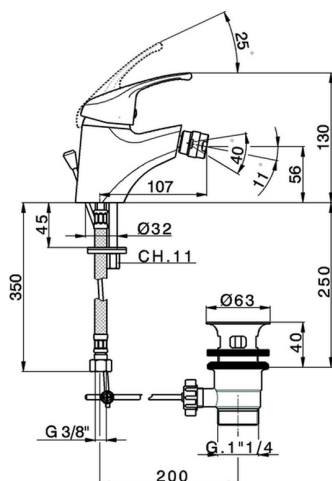

Single lever bidet mixer EnergySave BACCARAT_BC000555

MODEL **BC000555**

Single lever bidet mixer EnergySave, with 1"1/4 automatic pop-up waste, G.3/8" stainless steel flexible hoses

AVAILABLE FINISHINGS

CHARACTERISTICS

Cartridge Spare Parts **ZZ96420000**

40 mm Cartridge

EnergySave

Thanks to the EnergySave device, only cold water will be drawn if the lever is operated in the central position, so that the water heater will not be engaged and no hot water wasted, leading to considerable savings in energy and costs. The temperature can be adjusted by rotating the lever to the left, until the desired temperature is reached.

Single lever bidet mixer EnergySave BACCARAT_BC000555

BC000555

<https://en.huberitalia.com/single-lever-bidet-mixer-energysave-baccarat-bc000555>

2026-01-13