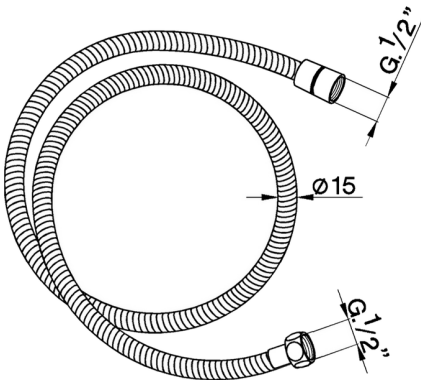

Flexible hose SHOWER_05.FD.01.

MODEL **05.FD.01.**

Flexible hose, 150 cm Brass Flexible Hose

AVAILABLE FINISHINGS

CR CR Chrome

CHARACTERISTICS

2024-12-22