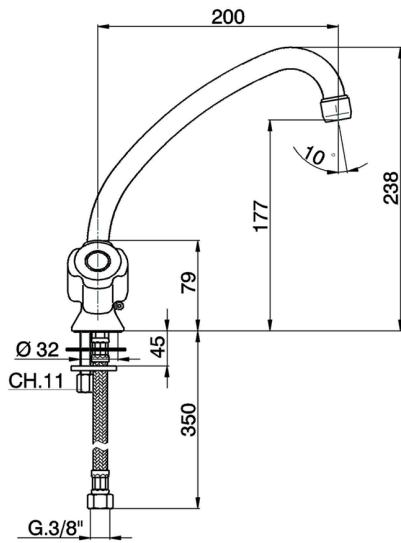

## Sink mixer EVA\_EV000535

MODEL **EV000535**

Sink mixer, swivel spout, without handles

AVAILABLE FINISHINGS

CHARACTERISTICS

2026-05-16