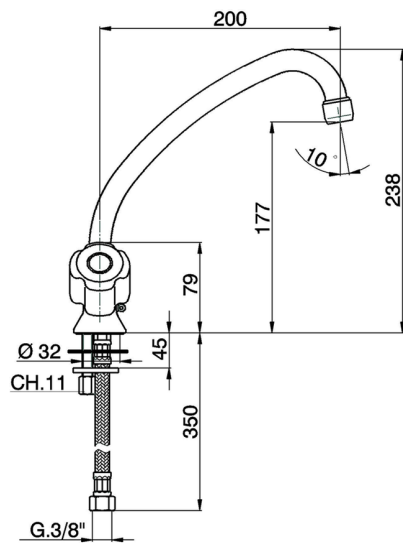

## Sink mixer EVA\_EV000535

MODEL **EV000535**

Sink mixer, swivel spout, without handles

AVAILABLE FINISHINGS

CHARACTERISTICS

2026-04-05