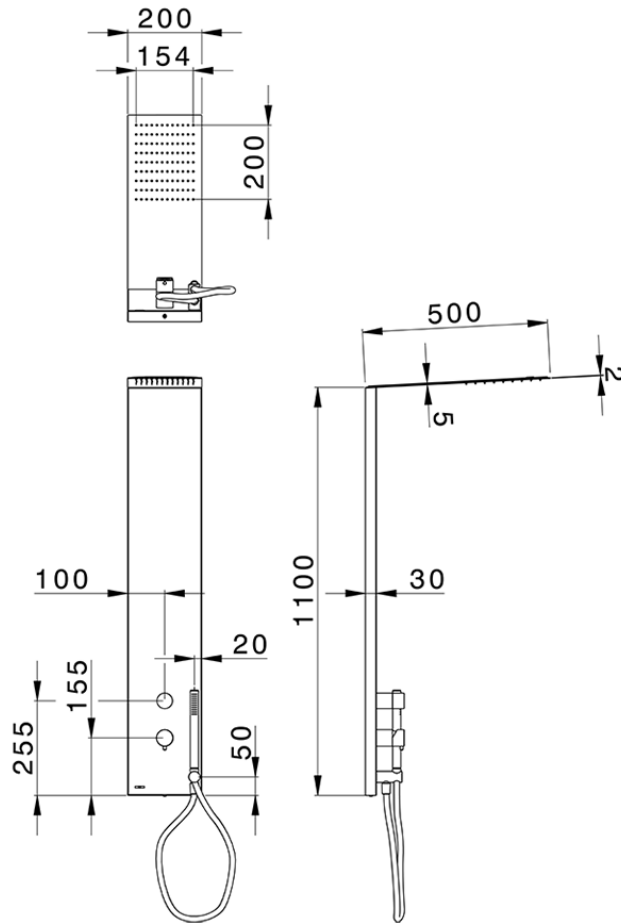

2-fonction single lever shower panel COLUMNS\_ZS105030

ZS105030

<https://en.huberitalia.com/2-fonction-single-lever-shower-panel-columns-zs105030>

2024-10-22