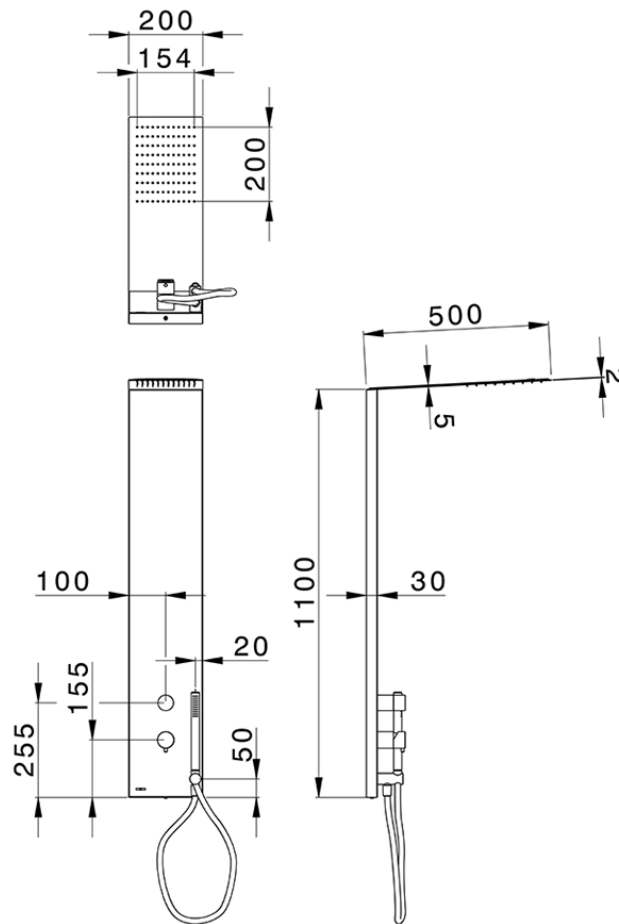

## 2-fonction single lever shower panel COLUMNS\_ZS105030

ZS105030

<https://en.huberitalia.com/2-fonction-single-lever-shower-panel-columns-zs105030>

2024-10-22