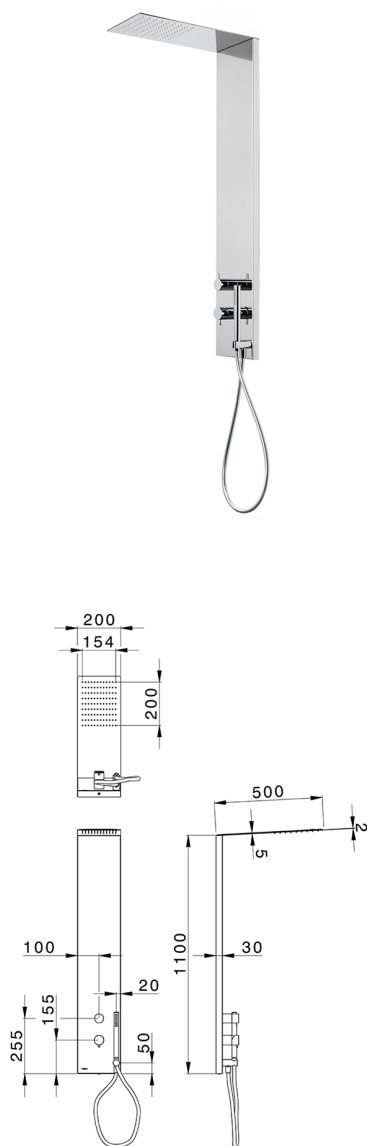

2-fonction single lever shower panel COLUMNS_ZS105030

MODEL **ZS105030**

2-fonction single lever shower panel, stainless steel AISI 304 shower panel, 2-outlet deviatop cartridge, handshower holder with wall elbow, 23 mm Brass One Spray handshower, 200x500 thick 24mm Inox rectangular showerhead, with patented safety valve, rain function, 150 cm PVC Flexible Hose

AVAILABLE FINISHINGS

-  **40** 40 Matt Black
-  **4Q** 4Q Matt White
-  **D1** D1 Brushed Inox
-  **D2** D2 Polished Inox

CHARACTERISTICS

Cartridge Spare Parts **ZZ99751000**

35 mm Cartridge

2024-10-22