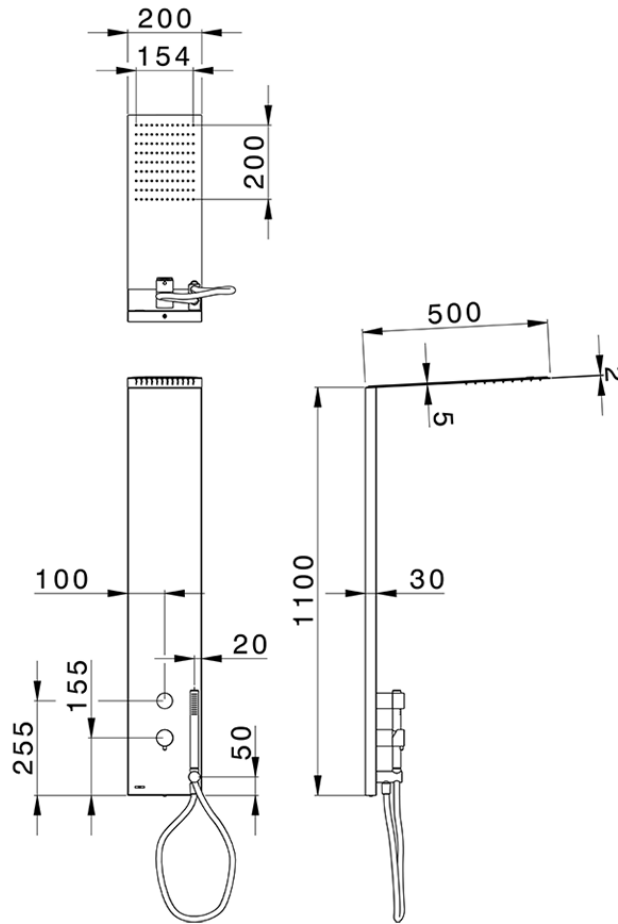

2-fonction single lever shower panel COLUMNS_ZS105030

ZS105030

<https://en.huberitalia.com/2-fonction-single-lever-shower-panel-columns-zs105030>

2024-10-22