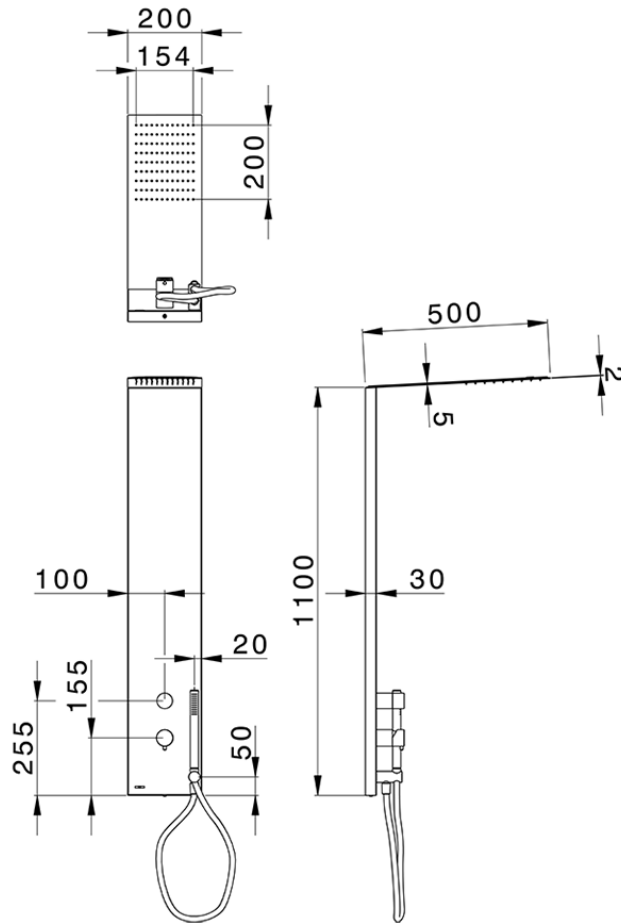

2-fonction single lever shower panel COLUMNS_ZS105030

ZS105030

<https://en.huberitalia.com/2-fonction-single-lever-shower-panel-columns-zs105030>

2024-10-22