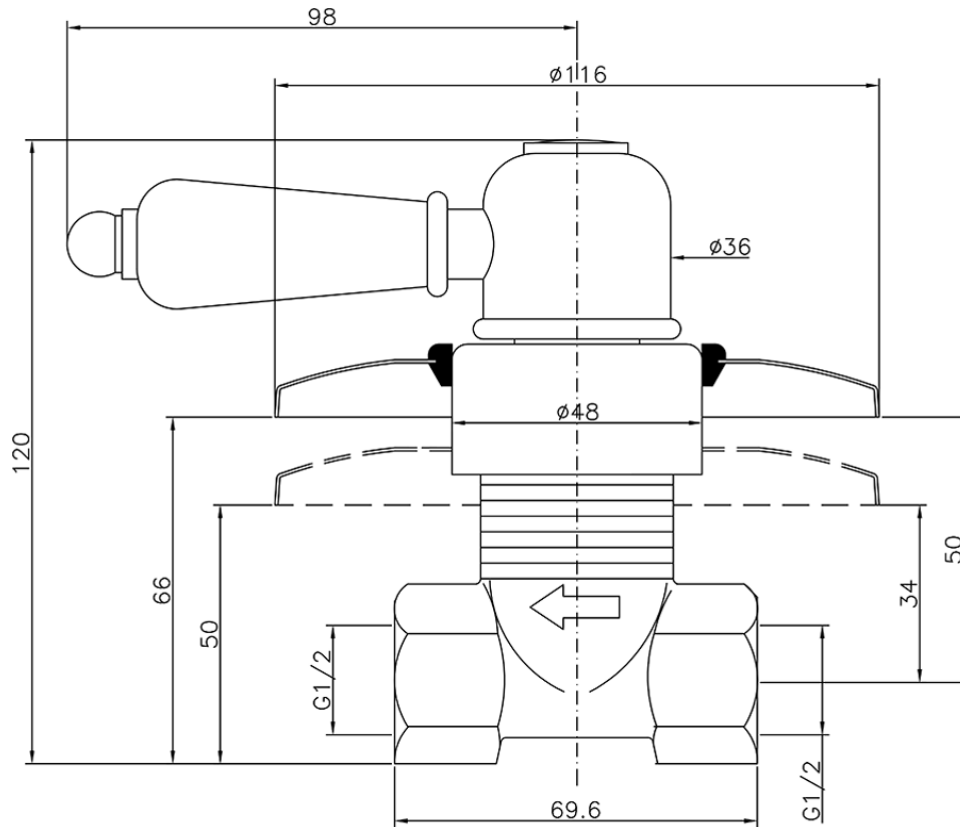

Concealed stop valve CROISSETTE\_CS000310

CS000310

<https://en.huberitalia.com/concealed-stop-valve-croisette-cs000310>

2026-06-29