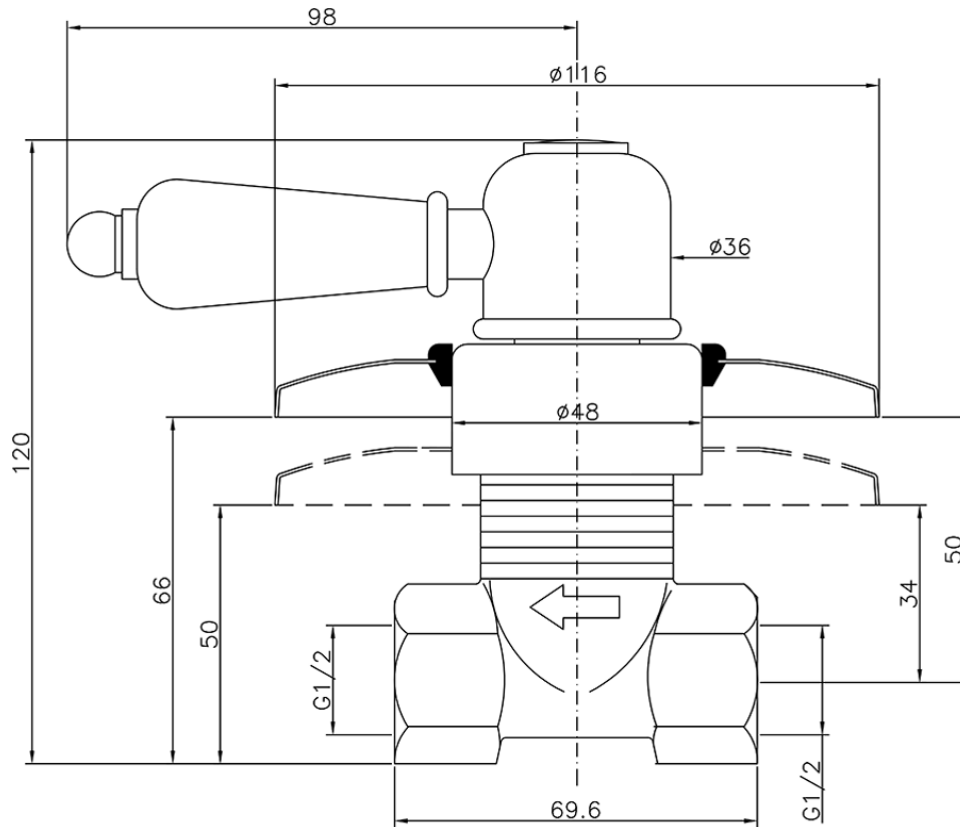

Concealed stop valve CROISSETTE_CS000310

CS000310

<https://en.huberitalia.com/concealed-stop-valve-croisette-cs000310>

2026-05-18