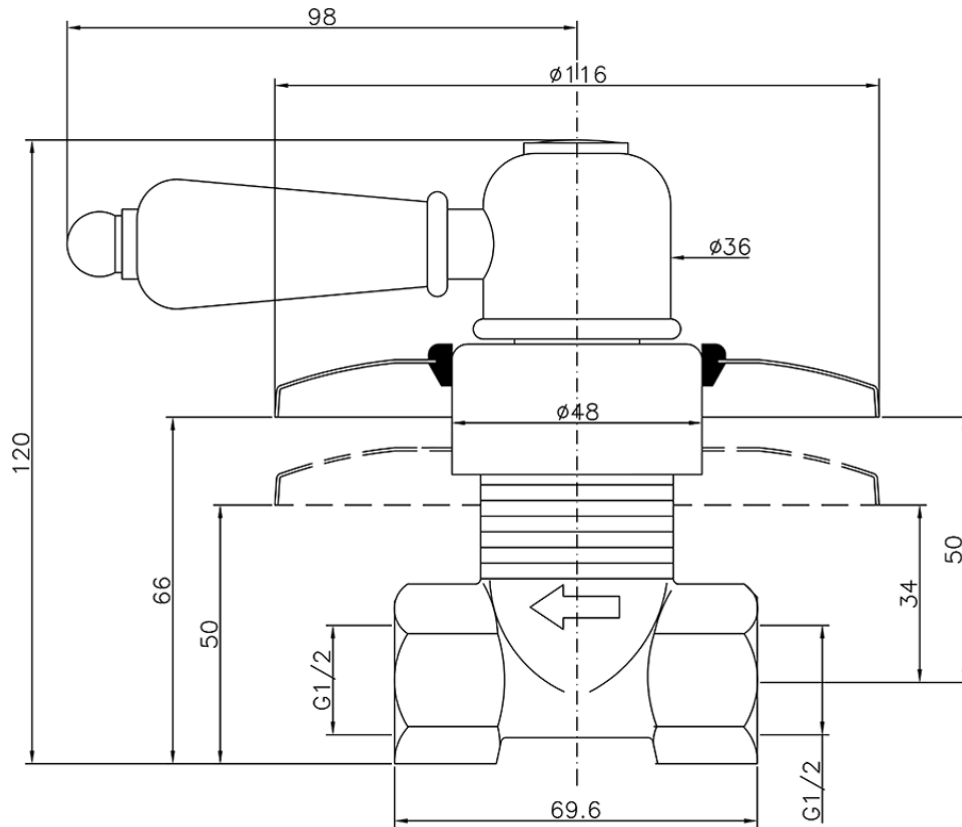

Concealed stop valve CROISSETTE_CS000310

CS000310

<https://en.huberitalia.com/concealed-stop-valve-croisette-cs000310>

2026-04-08