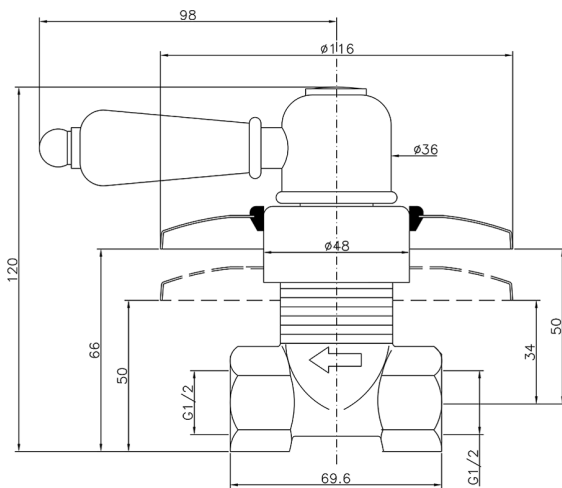

Concealed stop valve CROISSETTE_CS000310

MODEL **CS000310**

Concealed stop valve, 1/2" F outlet

AVAILABLE FINISHINGS

-  **21** 21 Chrome
-  **27** 27 Old Bronze
-  **2G** 2G Antique Gold
-  **2W** 2W Brushed Gold