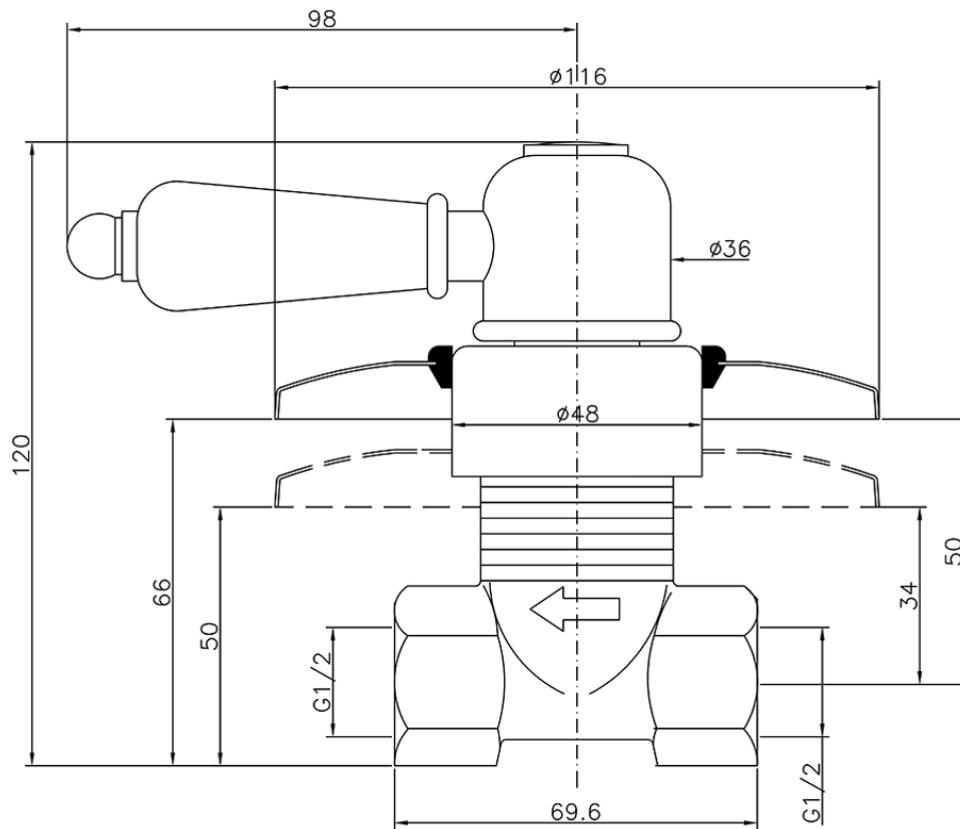

Concealed stop valve CROISSETTE_CS000310

CS000310

<https://en.huberitalia.com/concealed-stop-valve-croisette-cs000310>

2026-04-08