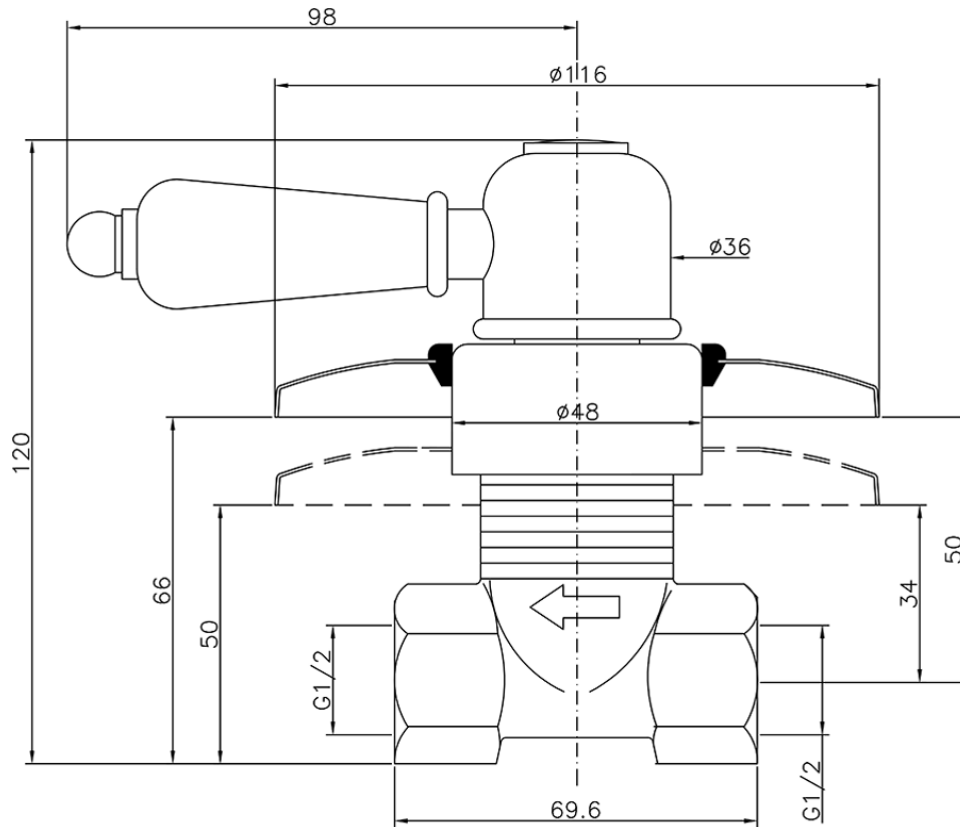

Concealed stop valve CROISSETTE_CS000310

CS000310

<https://en.huberitalia.com/concealed-stop-valve-croisette-cs000310>

2026-04-27