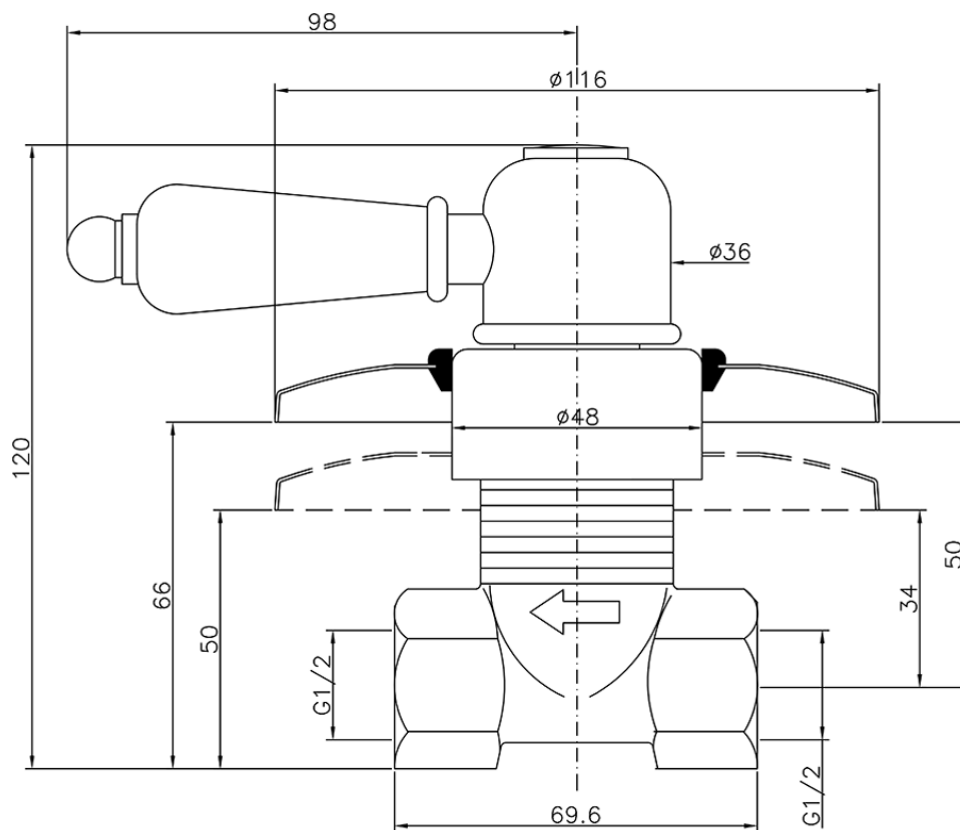

Concealed stop valve CROISSETTE_CS000310

CS000310

<https://en.huberitalia.com/concealed-stop-valve-croisette-cs000310>

2026-06-07