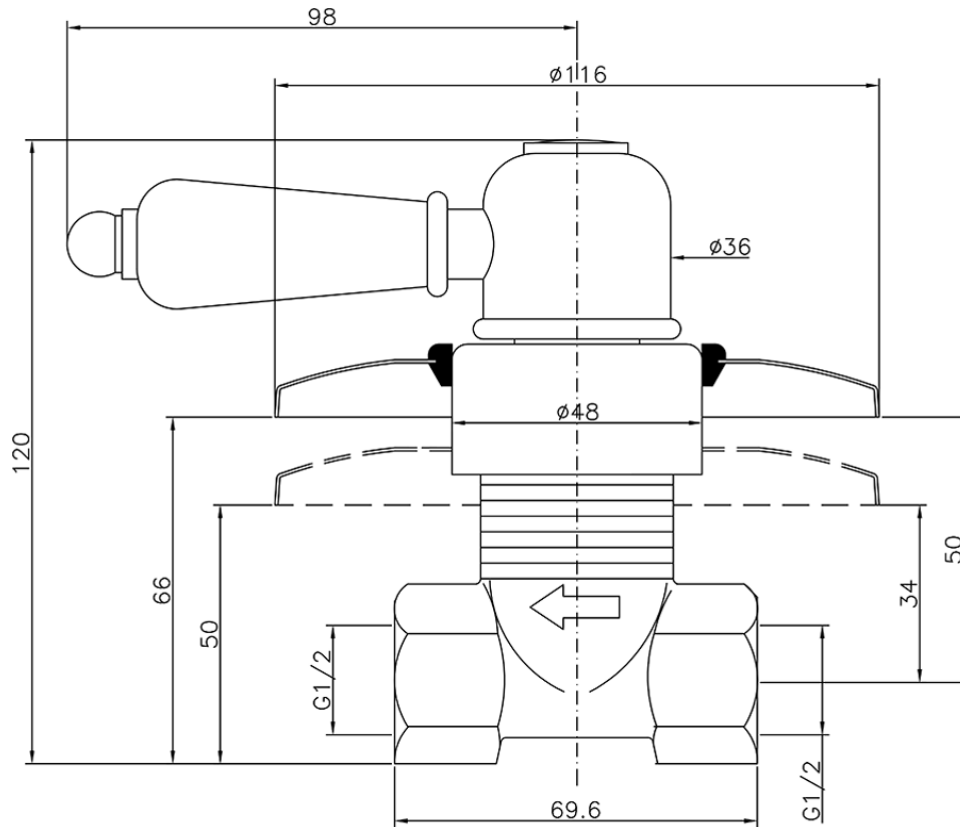

Concealed stop valve CROISSETTE\_CS000310

CS000310

<https://en.huberitalia.com/concealed-stop-valve-croisette-cs000310>

2026-04-05