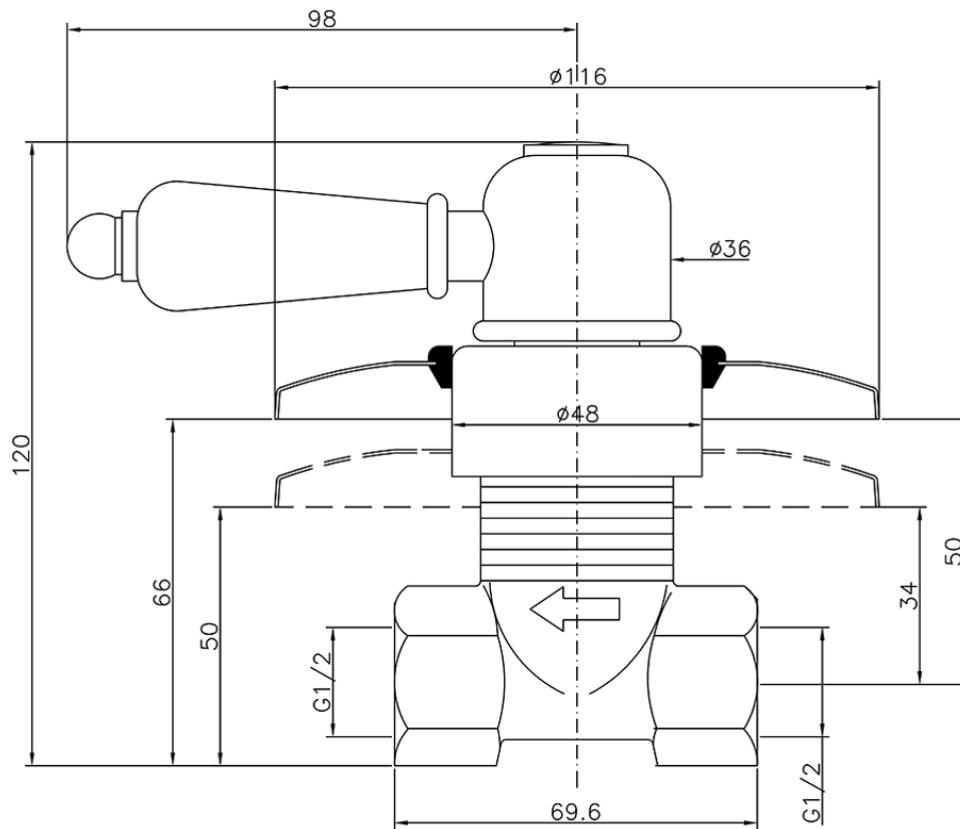

Concealed stop valve CROISSETTE_CS000310

CS000310

<https://en.huberitalia.com/concealed-stop-valve-croisette-cs000310>

2026-06-07