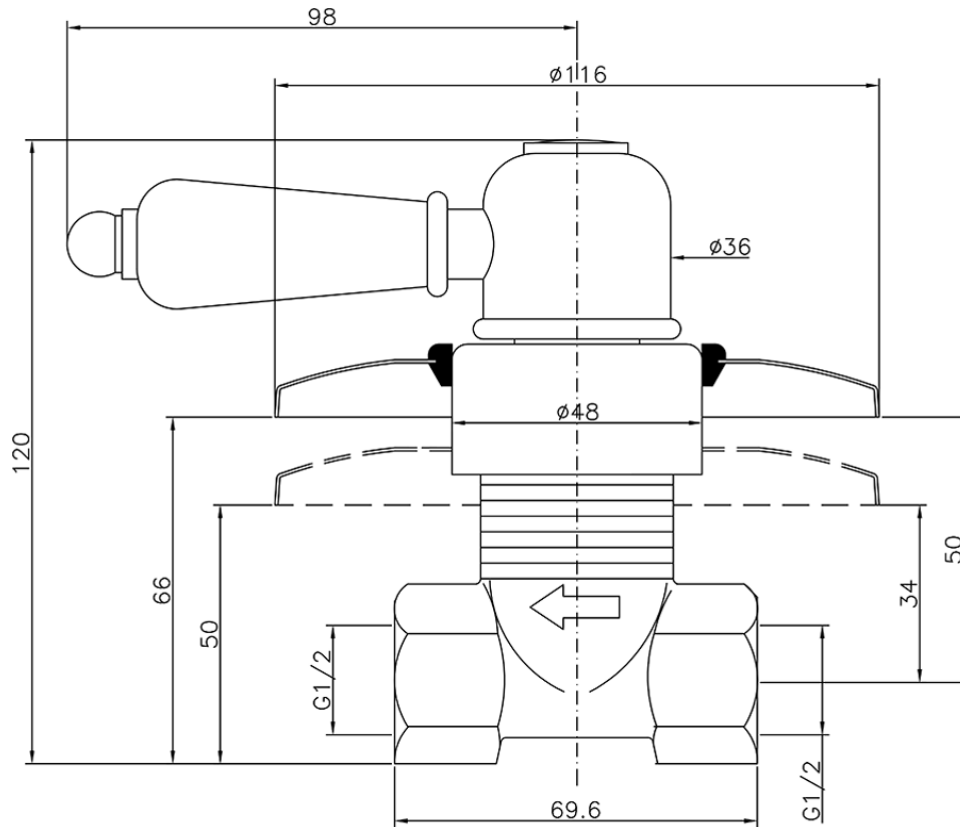

Concealed stop valve CROISSETTE\_CS000310

CS000310

<https://en.huberitalia.com/concealed-stop-valve-croisette-cs000310>

2026-05-18