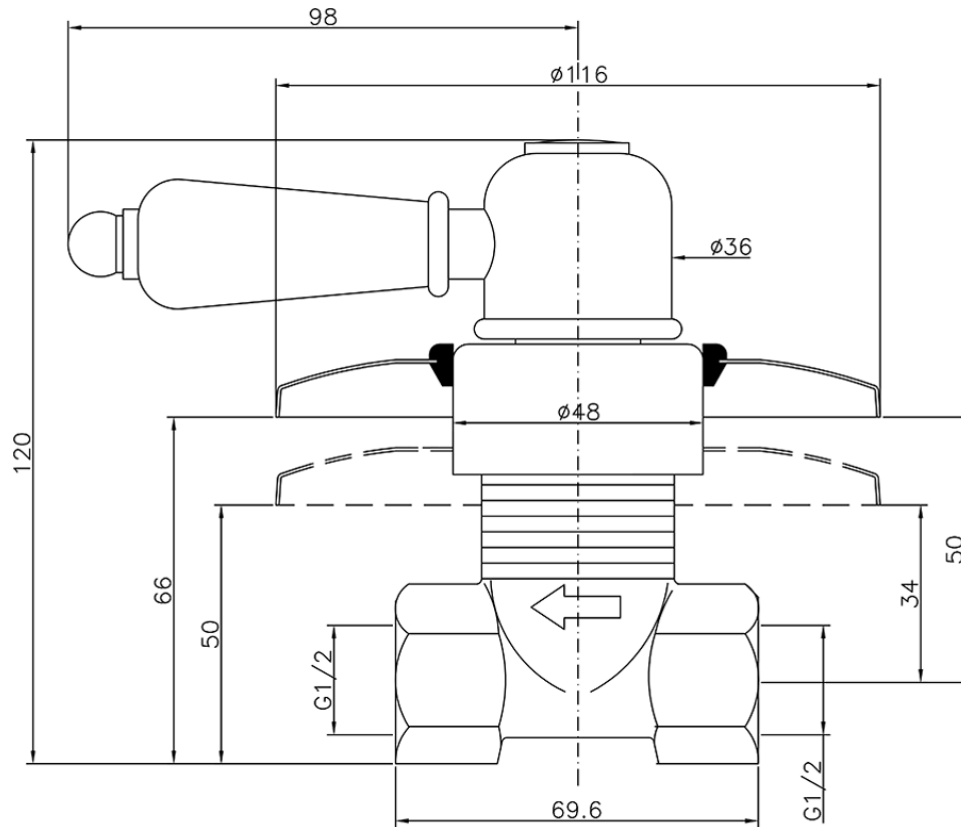

Concealed stop valve CROISSETTE\_CS000310

CS000310

<https://en.huberitalia.com/concealed-stop-valve-croisette-cs000310>

2026-06-29