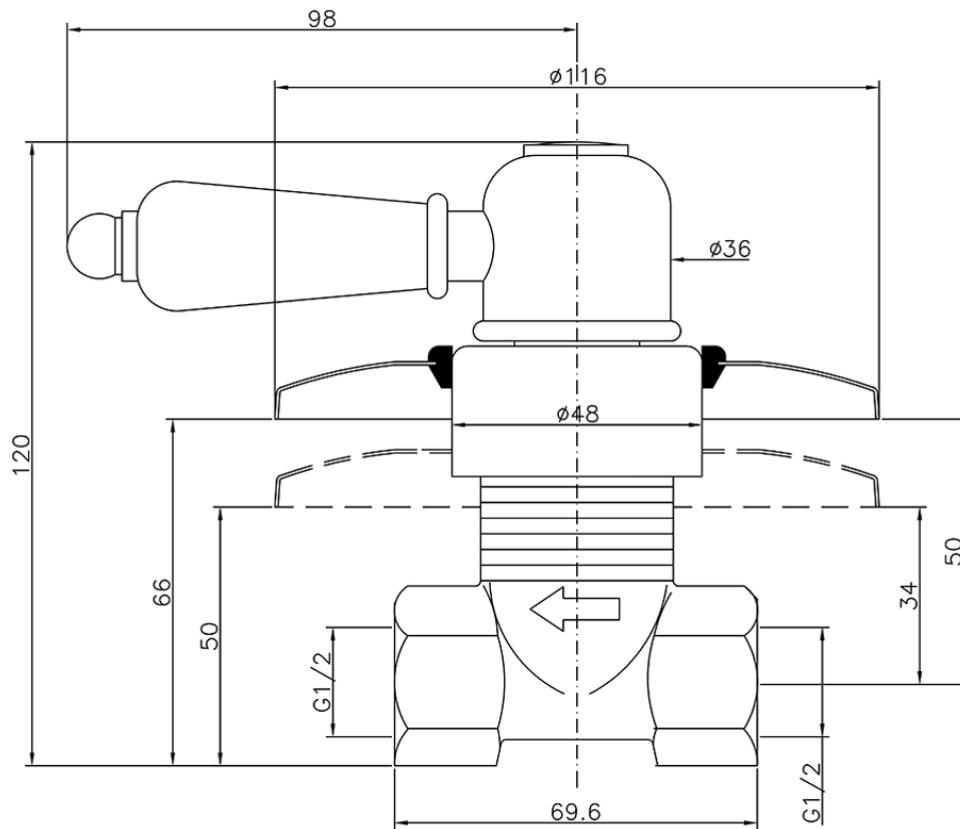

Concealed stop valve CROISSETTE\_CS000310

CS000310

<https://en.huberitalia.com/concealed-stop-valve-croisette-cs000310>

2026-04-06