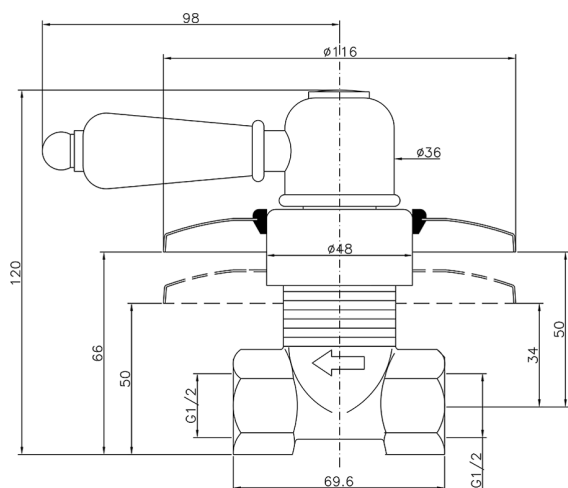

Concealed stop valve CROISSETTE_CS000310

MODEL **CS000310**

Concealed stop valve, 1/2" F outlet

AVAILABLE FINISHINGS

- **21** 21 Chrome
- **27** 27 Old Bronze
- **2G** 2G Antique Gold
- **2W** 2W Brushed Gold

CHARACTERISTICS

Installation **Concealed**

2026-04-06