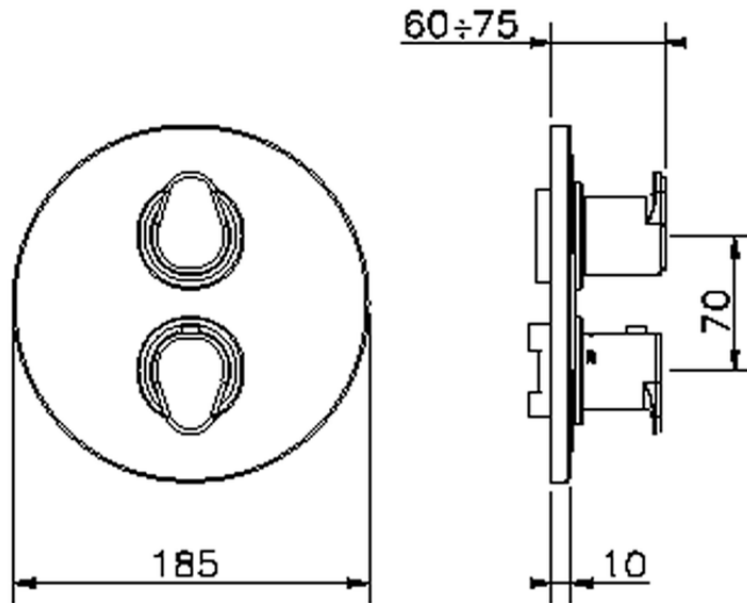

Exposed part for con.thermo.shower valve, 2-outlet H3_H3018100

H3018100

<https://en.huberitalia.com/exposed-part-for-con-thermo-shower-valve-2-outlet-h3-h3018100>

Piastra/Plate/Plaque/Platte/Placa

2-3mm: XX 25-40 YY 76-91

10 mm: XX 16-31 YY 65-80

ZB018101

<https://en.huberitalia.com/2-outlet-concealed-thermostatic-shower-valve-concealed-zb018101>

2024-12-18