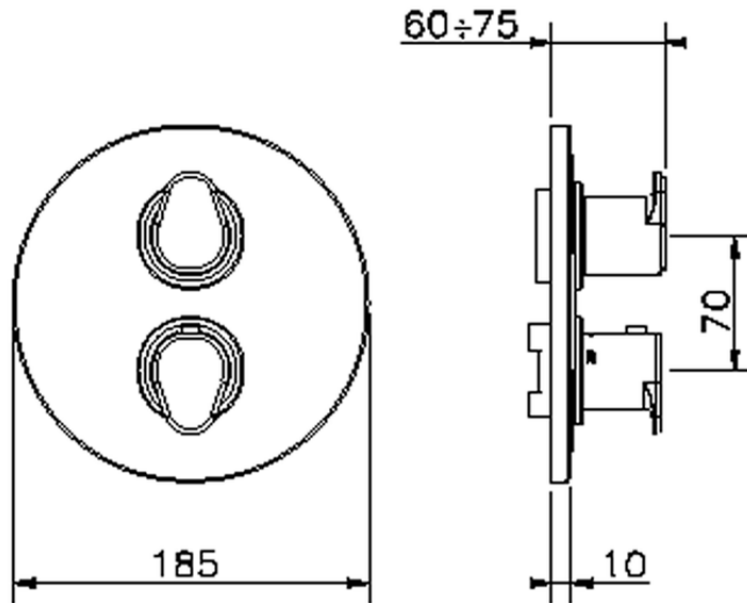

Exposed part for con.thermo.shower valve, 2-outlet H3_H3018100

H3018100

<https://en.huberitalia.com/exposed-part-for-con-thermo-shower-valve-2-outlet-h3-h3018100>

Piastra/Plate/Plaque/Platte/Placa

2-3mm: XX 25-40 YY 76-91

10 mm: XX 16-31 YY 65-80

ZB018101

<https://en.huberitalia.com/2-outlet-concealed-thermostatic-shower-valve-concealed-zb018101>

2024-12-19