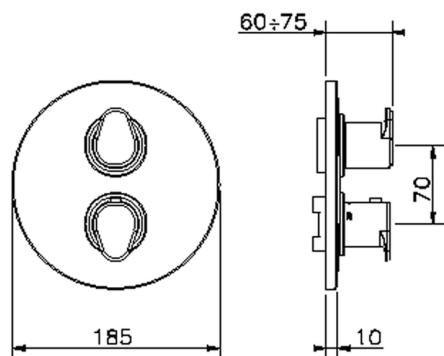

Exposed part for con.thermo.shower valve, 2-outlet H3_H3018100

MODEL **H3018100**

Exposed part for 2-outlet thermostatic mixer, with 2-outlet diverter, without concealed part, for item ZB018101

AVAILABLE FINISHINGS

- **21** 21 Chrome
- **2F** 2F Brushed Nickel
- **40** 40 Matt Black

CHARACTERISTICS

Installation **Concealed**
Required concealed parts **ZB018101**

Thermostatic

The Huber thermostatic is your personal water manager, helping you to handle, control and save water and energy.