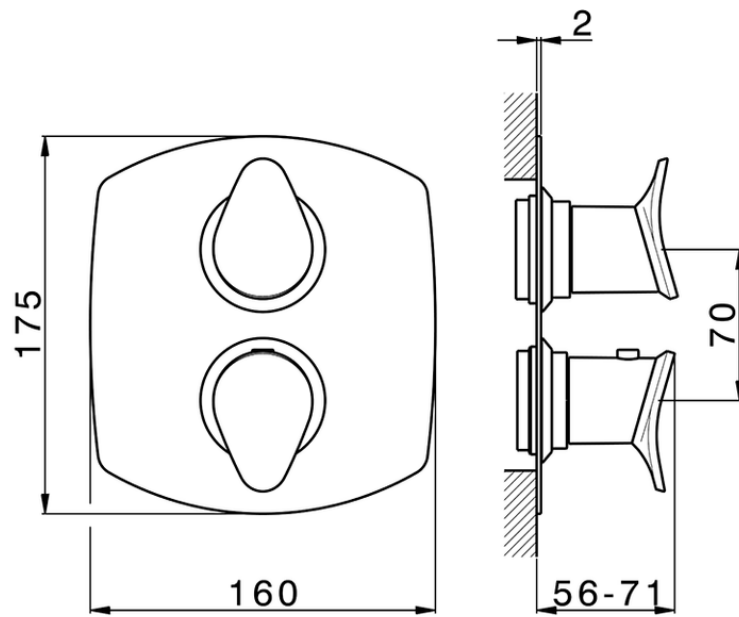

## Exposed part for con.thermo.shower valve, 2-outlet HARLOCK\_HC018100

HC018100

<https://en.huberitalia.com/exposed-part-for-con-thermo-shower-valve-2-outlet-harlock-hc018100>

## Piastra/Plate/Plaque/Platte/Placa

2-3mm: XX 25-40 YY 76-91

10 mm: XX 16-31 YY 65-80

ZB018100

<https://en.huberitalia.com/2-outlet-concealed-thermostatic-shower-valve-concealed-zb018100>

2025-04-02