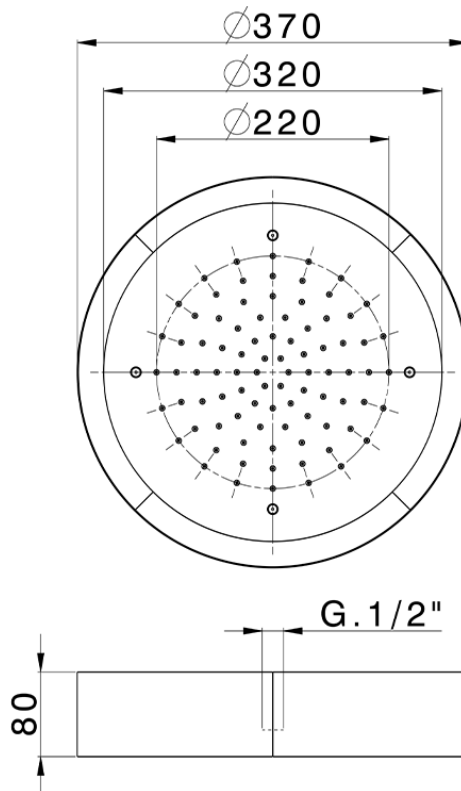

Ø 370 mm Chromotherapy Ceiling showerhead ZEN_ZS1C0205

ZS1C0205

<https://en.huberitalia.com/o-370-mm-chromotherapy-ceiling-showerhead-zen-zs1c0205>

2025-01-07