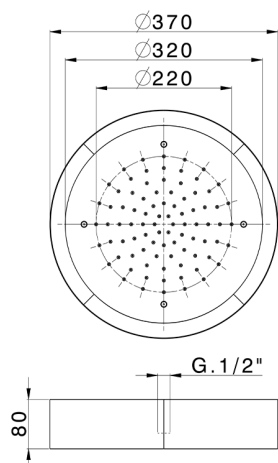

Ø 370 mm Chromotherapy Ceiling showerhead ZEN_ZS1C0205

MODEL **ZS1C0205**

Ø 370 mm Chromotherapy Ceiling showerhead, with white cover, rain, chromotherapy functions, built-in control included, Stainless Steel AISI 304