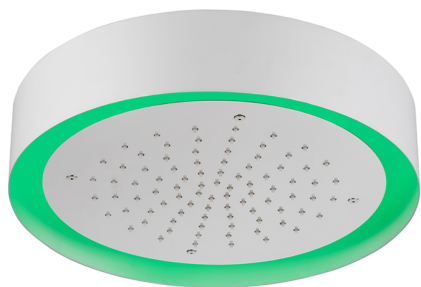

Ø 370 mm Chromotherapy Ceiling showerhead ZEN_ZS1C0205

MODEL **ZS1C0205**

Ø 370 mm Chromotherapy Ceiling showerhead, with white cover, rain, chromotherapy functions, built-in control included, Stainless Steel AISI 304

AVAILABLE FINISHINGS

-  **40** 40 Matt Black
-  **4Q** 4Q Matt White
-  **D1** D1 Brushed Inox
-  **D2** D2 Polished Inox

CHARACTERISTICS

2025-01-07