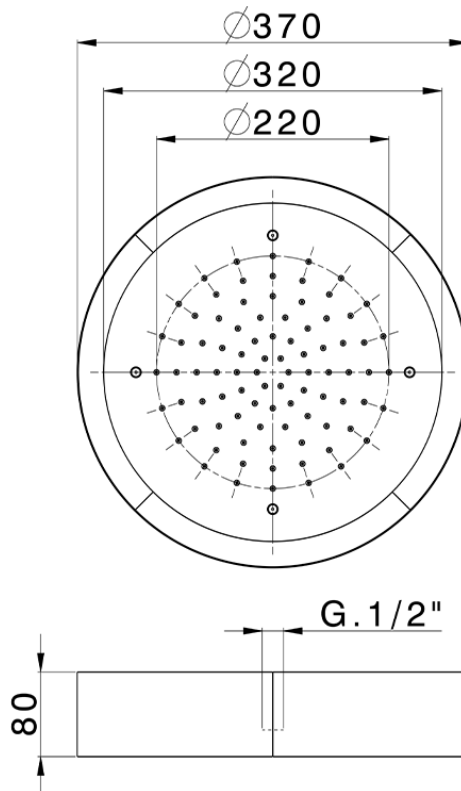

## Ø 370 mm Chromotherapy Ceiling showerhead ZEN\_ZS1C0205

ZS1C0205

<https://en.huberitalia.com/o-370-mm-chromotherapy-ceiling-showerhead-zen-zs1c0205>

2025-01-07