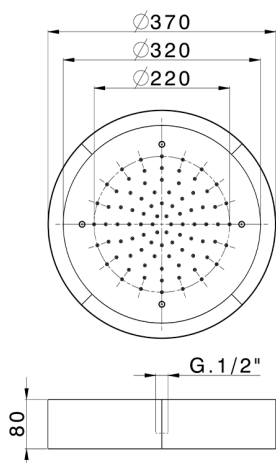

Ø 370 mm Chromotherapy Ceiling showerhead ZEN_ZS1C0205

MODEL **ZS1C0205**

Ø 370 mm Chromotherapy Ceiling showerhead, with white cover, rain, chromotherapy functions, built-in control included, Stainless Steel AISI 304