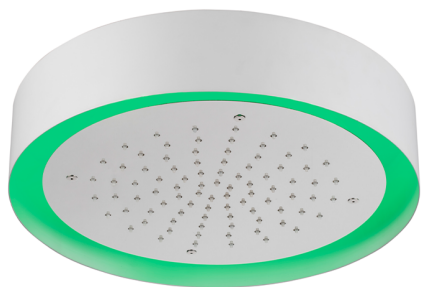

## Ø 370 mm Chromotherapy Ceiling showerhead ZEN\_ZS1C0205

MODEL **ZS1C0205**

Ø 370 mm Chromotherapy Ceiling showerhead, with white cover, rain, chromotherapy functions, built-in control included, Stainless Steel AISI 304

### AVAILABLE FINISHINGS

-  **40** 40 Matt Black
-  **4Q** 4Q Matt White
-  **D1** D1 Brushed Inox
-  **D2** D2 Polished Inox