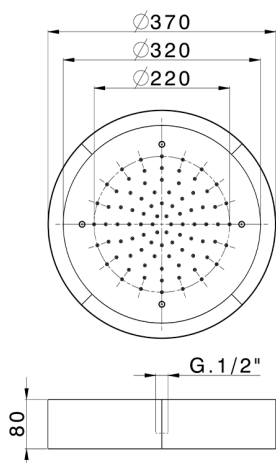

## Ø 370 mm Chromotherapy Ceiling showerhead ZEN\_ZS1C0205

MODEL **ZS1C0205**

Ø 370 mm Chromotherapy Ceiling showerhead, with white cover, rain, chromotherapy functions, built-in control included, Stainless Steel AISI 304