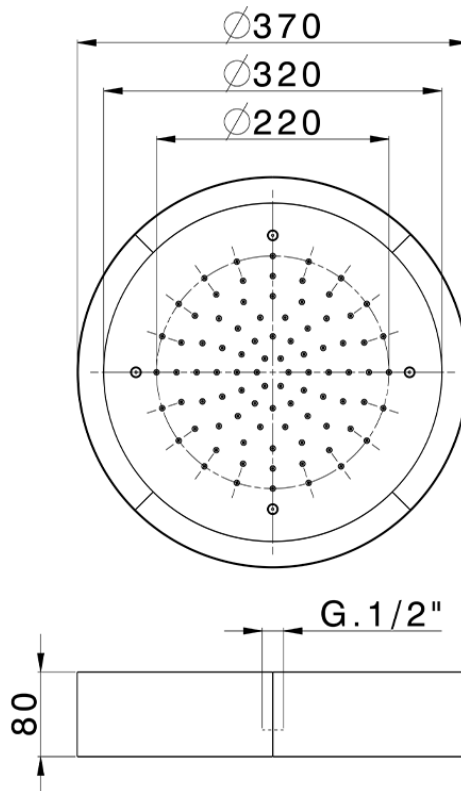

Ø 370 mm Chromotherapy Ceiling showerhead ZEN_ZS1C0205

ZS1C0205

<https://en.huberitalia.com/o-370-mm-chromotherapy-ceiling-showerhead-zen-zs1c0205>

2025-01-05