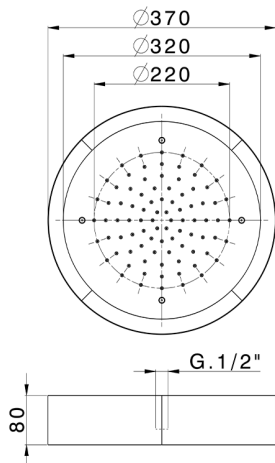

Ø 370 mm Chromotherapy Ceiling showerhead ZEN_ZS1C0205

MODEL **ZS1C0205**

Ø 370 mm Chromotherapy Ceiling showerhead, with white cover, rain, chromotherapy functions, built-in control included, Stainless Steel AISI 304