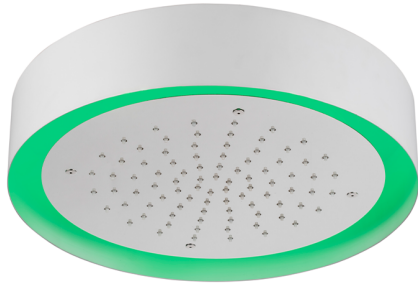

Ø 370 mm Chromotherapy Ceiling showerhead ZEN_ZS1C0205

MODEL **ZS1C0205**

Ø 370 mm Chromotherapy Ceiling showerhead, with white cover, rain, chromotherapy functions, built-in control included, Stainless Steel AISI 304

AVAILABLE FINISHINGS

-  **40** 40 Matt Black
-  **4Q** 4Q Matt White
-  **D1** D1 Brushed Inox
-  **D2** D2 Polished Inox

CHARACTERISTICS

2025-01-05