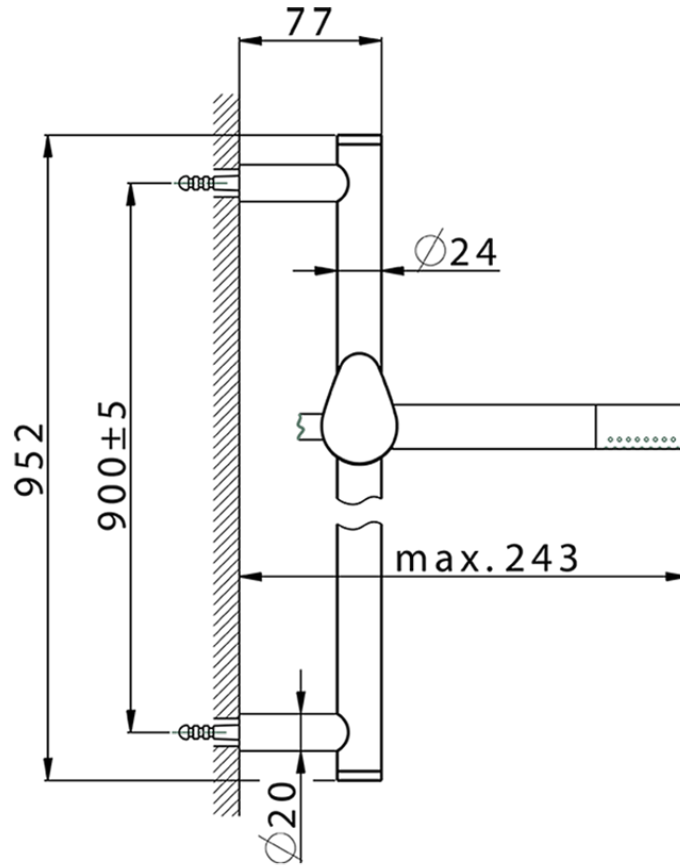

Slide rail shower set SHOWER_HC003111

HC003111

<https://en.huberitalia.com/slide-rail-shower-set-shower-hc003111>

2024-11-15