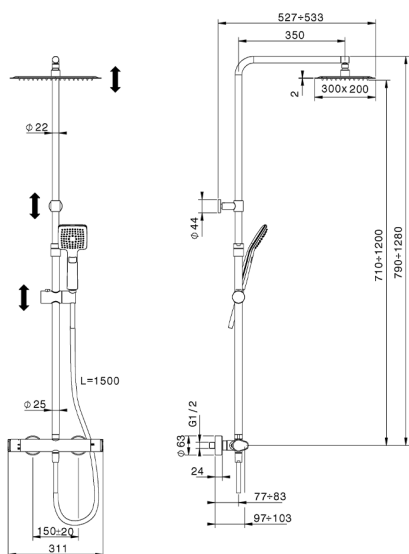

2-function Thermostatic shower set COLUMNS_H3C8403A

MODEL **H3C8403A21**

2-function Thermostatic shower set, 2-outlet devia stop, adjustable riser column, sliding handshower holder, 96x96 mm ABS 3 sprays handshower, 300x200 thick 2 mm Inox rectangular showerhead, 150 cm smooth SUPREME flexible hose

AVAILABLE FINISHINGS

21 Chrome

CHARACTERISTICS

Cartridge Spare Parts **22.04A.AR - ZZ97279004**

Argo 2 (long filter) Thermostatic Valve

DeviaStop

The Huber Devia Stop technology allows to adjust the water flow and to direct it to the selected output point (overhead soaker, hand shower, etc).