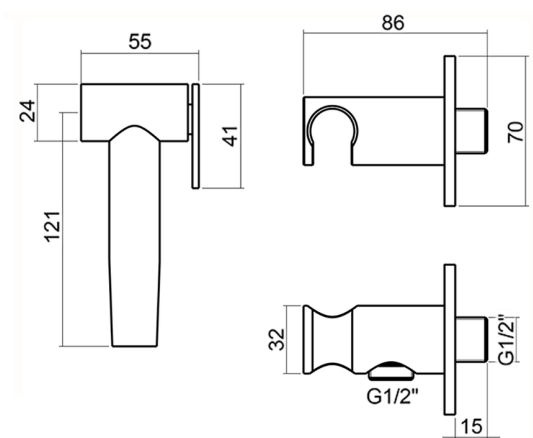

Hygienic shower set, complete Inox AISI 304 LYNOX_LX007910

MODEL **LX007910**

Hygienic shower set, complete Inox AISI 316L, round wall bracket, Toilet-jet handshower, 120 cm Stainless Steel flexible hose

AVAILABLE FINISHINGS

D1 D1 Brushed Inox

CHARACTERISTICS

Toilet-jet handshower

Toilet-jet Handshower

Multi-jets hygienic hand shower, for personal hygiene care.

2025-03-20