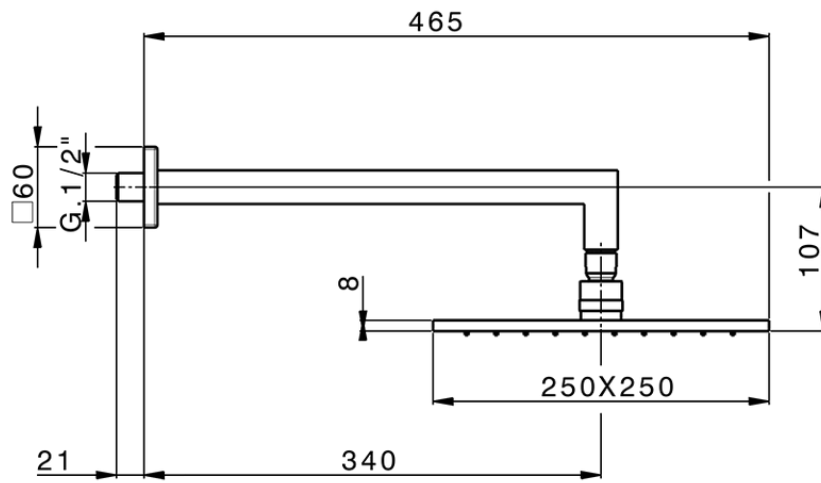

Shower arm with showerhead SHOWER_SS013660

SS013660

<https://en.huberitalia.com/shower-arm-with-showerhead-shower-ss013660>

2024-11-15