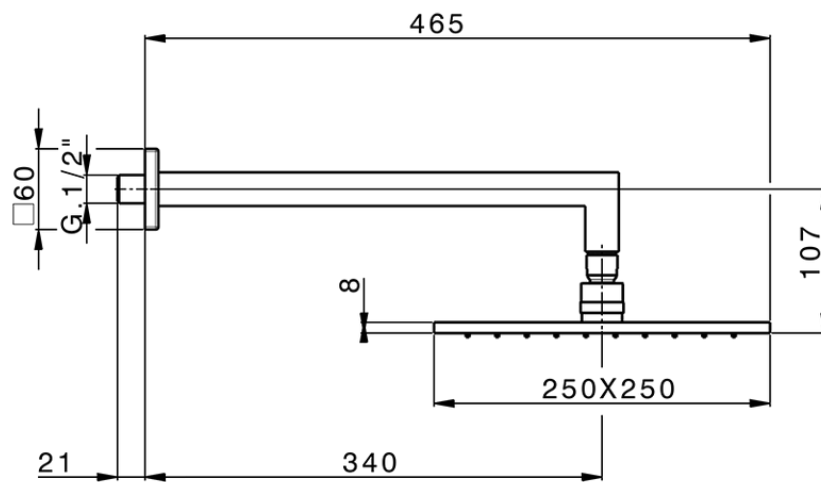

Shower arm with showerhead SHOWER_SS013660

SS013660

<https://en.huberitalia.com/shower-arm-with-showerhead-shower-ss013660>

2024-11-15