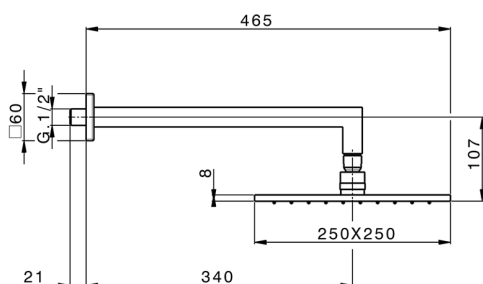

CHARACTERISTICS

2024-11-15