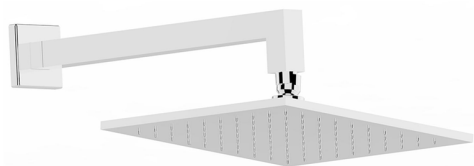

## Shower arm with showerhead SHOWER\_SS013660

MODEL **SS013660**

Shower arm with showerhead, 250x250 mm square showerhead in BRASS, 340 mm shower arm

### AVAILABLE FINISHINGS

-  **21** 21 Chrome
-  **2B** 2B Polished Nickel
-  **2F** 2F Brushed Nickel
-  **2Q** 2Q Black Titanium
-  **40** 40 Matt Black
-  **4Q** 4Q Matt White