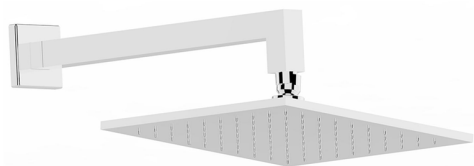

Shower arm with showerhead SHOWER_SS013660

MODEL **SS013660**

Shower arm with showerhead, 250x250 mm square showerhead in BRASS, 340 mm shower arm

AVAILABLE FINISHINGS

-  **21** 21 Chrome
-  **2B** 2B Polished Nickel
-  **2F** 2F Brushed Nickel
-  **2Q** 2Q Black Titanium
-  **40** 40 Matt Black
-  **4Q** 4Q Matt White