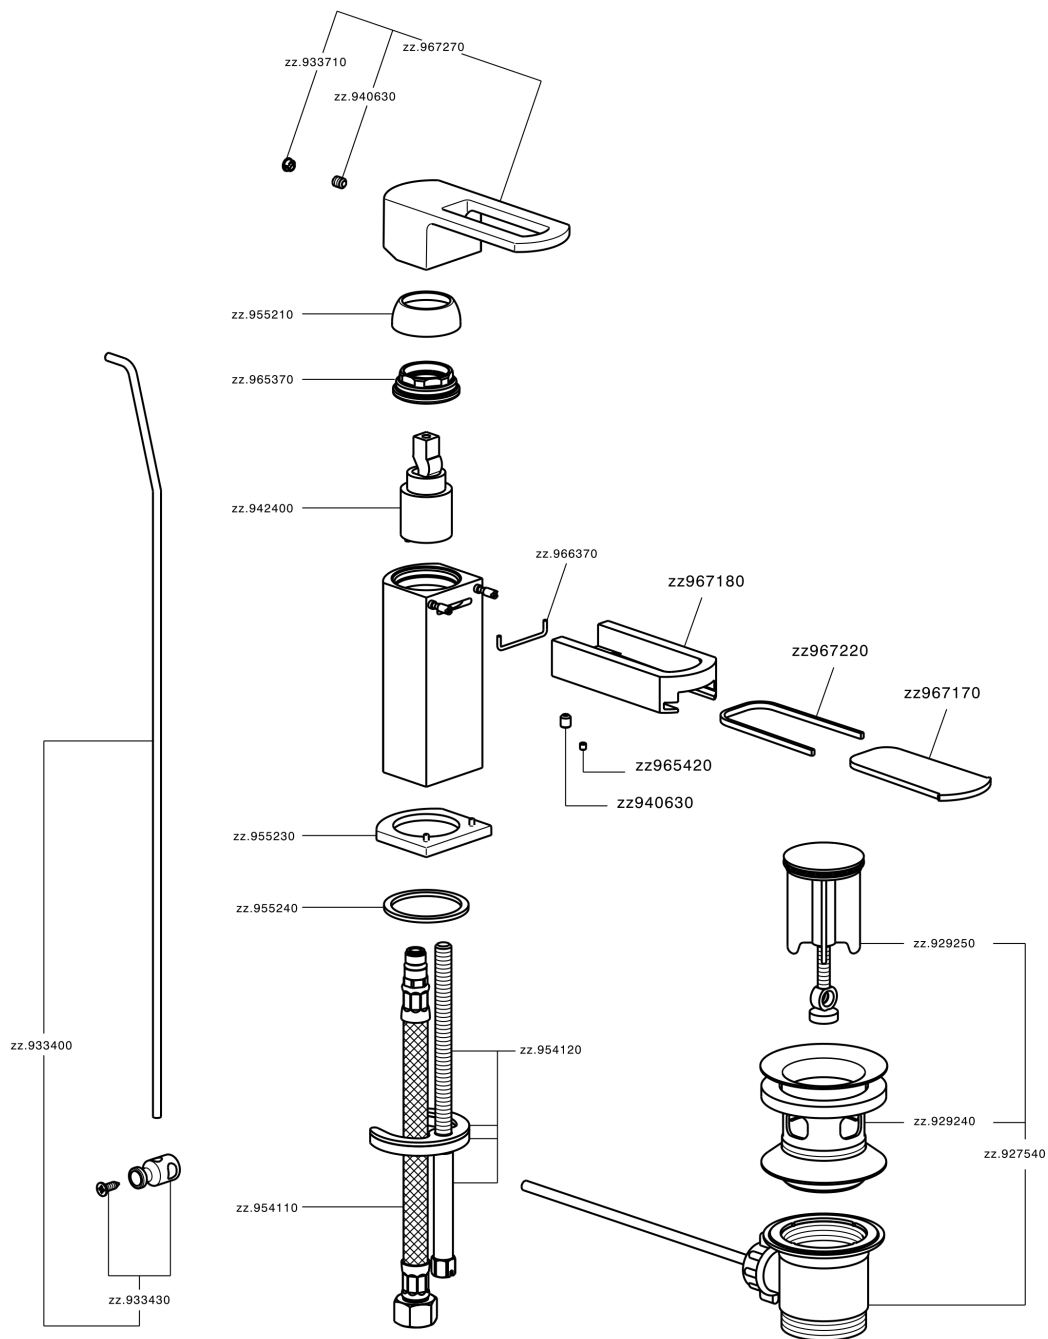

Single lever bidet mixer DADO_DC000550

MODEL **DC000550**

Single lever bidet mixer, with 1"1/4 automatic pop-up waste, G.3/8" stainless steel flexible hoses, spout plate available in chrome or smoked finish

AVAILABLE FINISHINGS

-  **21** 21 Chrome
-  **2F** 2F Brushed Nickel
-  **6U** 6U Chrome/Smoked

CHARACTERISTICS

Cartridge Spare Parts **ZZ94240000**

25 mm Cartridge

Single lever bidet mixer DADO_DC000550

DC000550

<https://en.huberitalia.com/single-lever-bidet-mixer-dado-dc000550>

2026-05-02