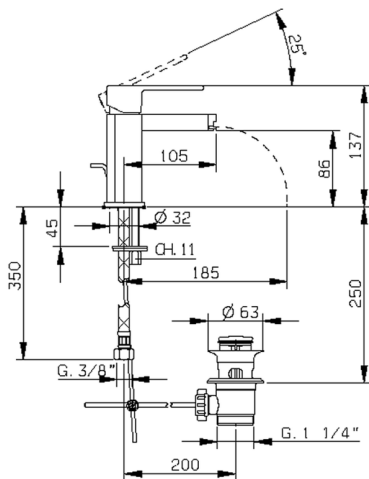

Single lever bidet mixer DADO_DC000550

MODEL **DC000550**

Single lever bidet mixer, with 1"1/4 automatic pop-up waste, G.3/8" stainless steel flexible hoses, spout plate available in chrome or smoked finish

AVAILABLE FINISHINGS

-  **21** 21 Chrome
-  **2F** 2F Brushed Nickel
-  **6U** 6U Chrome/Smoked

CHARACTERISTICS

Cartridge Spare Parts **ZZ94240000**

25 mm Cartridge

Single lever bidet mixer DADO_DC000550

DC000550