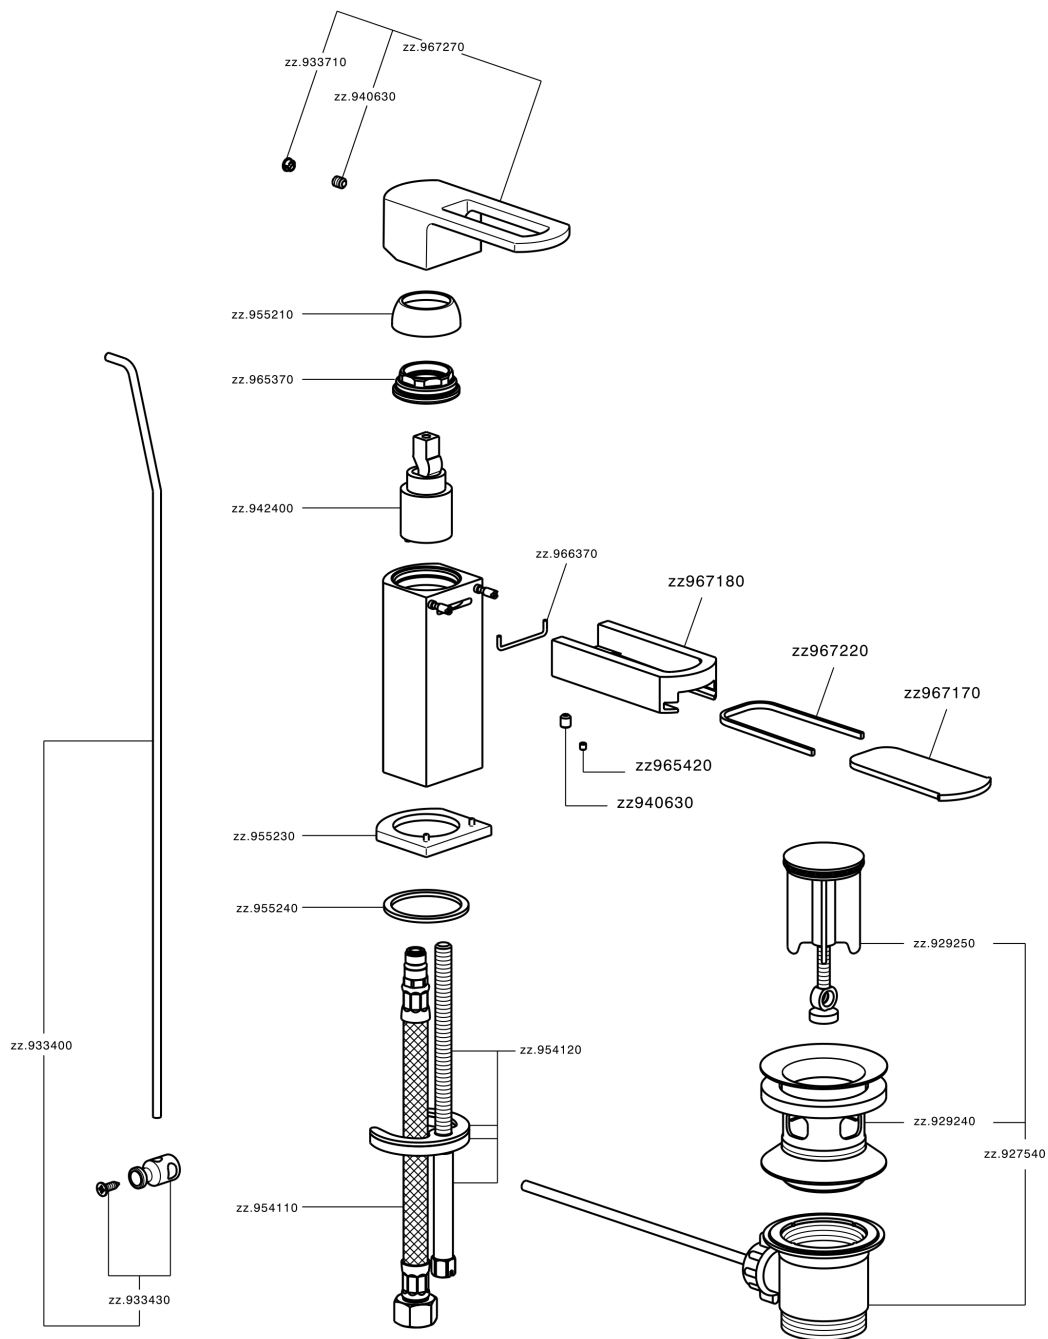

Single lever bidet mixer DADO_DC000550

DC000550

<https://en.huberitalia.com/single-lever-bidet-mixer-dado-dc000550>

2026-04-10