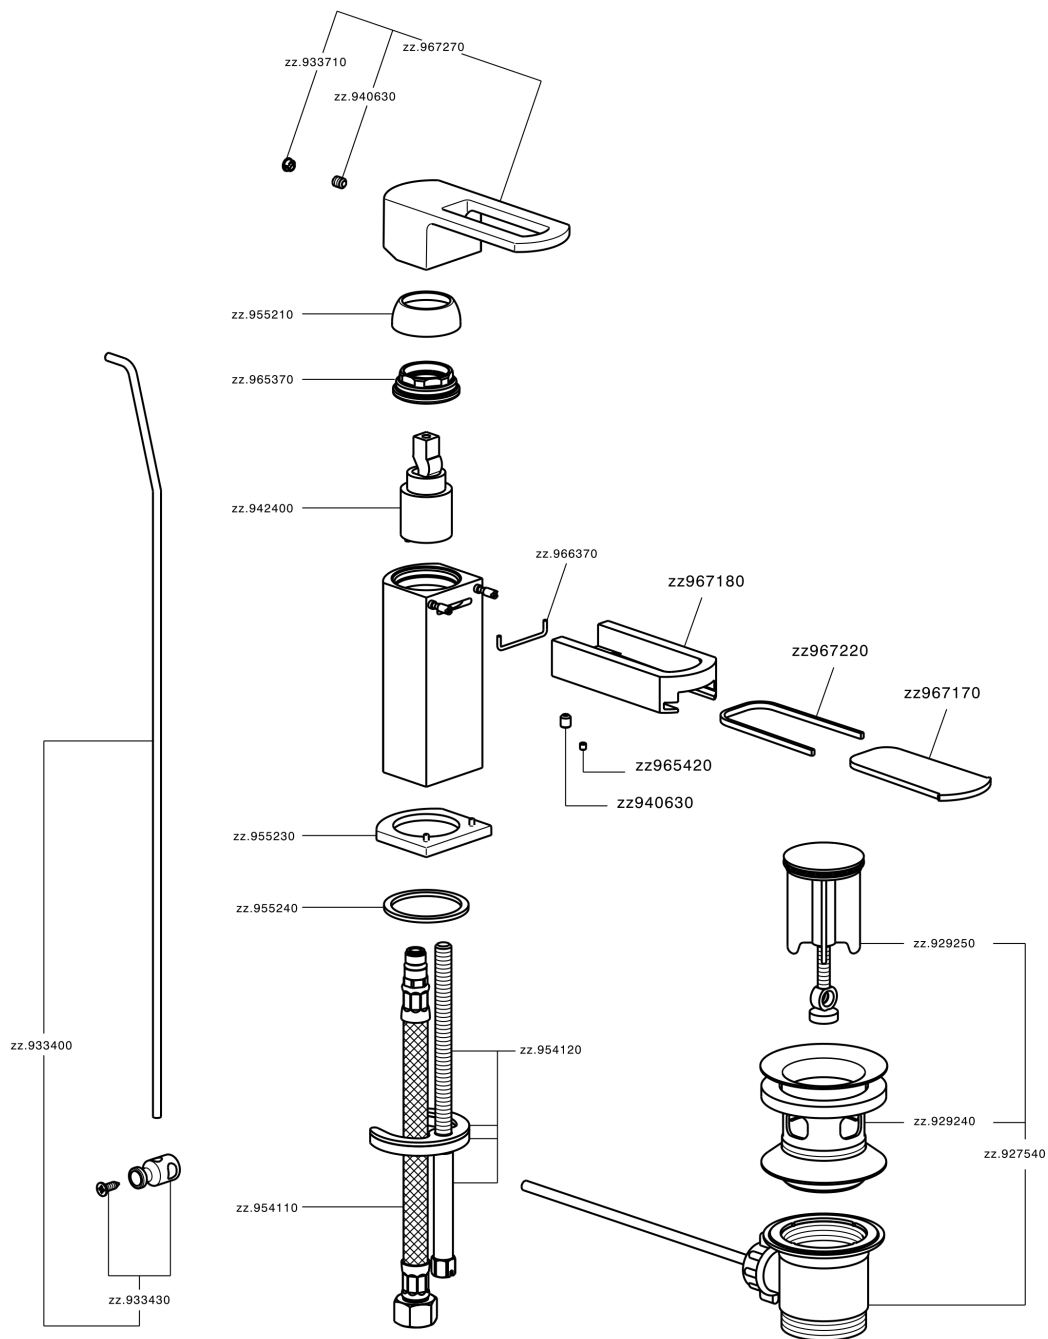

## Single lever bidet mixer DADO\_DC000550

MODEL **DC000550**

Single lever bidet mixer, with 1"1/4 automatic pop-up waste, G.3/8" stainless steel flexible hoses, spout plate available in chrome or smoked finish

### CHARACTERISTICS

Cartridge Spare Parts **ZZ94240000**

**25 mm Cartridge**

## Single lever bidet mixer DADO\_DC000550

DC000550

<https://en.huberitalia.com/single-lever-bidet-mixer-dado-dc000550>

2026-04-10