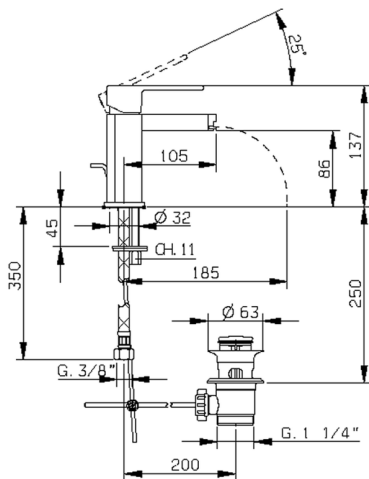

## Single lever bidet mixer DADO\_DC000550

MODEL **DC000550**

Single lever bidet mixer, with 1"1/4 automatic pop-up waste, G.3/8" stainless steel flexible hoses, spout plate available in chrome or smoked finish

### CHARACTERISTICS

Cartridge Spare Parts **ZZ94240000**

**25 mm Cartridge**

## Single lever bidet mixer DADO\_DC000550

DC000550

<https://en.huberitalia.com/single-lever-bidet-mixer-dado-dc000550>

2026-04-10